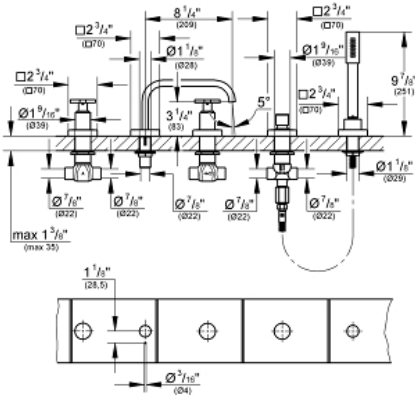

ALLURE Five-Hole Bathtub Faucet with Handshower

MODEL # 25083001

Pure Freude
an Wasser

GROHE

Product Description:

ALLURE

Five-Hole Bathtub Faucet with Handshower

Standard Specification:

- 1/2" ceramic cartridges (180° turn)
- **GROHE StarLight** chrome finish
- 8 1/4" bath tub spout without diverter
- Sena hand shower (28 341 000) 1.75 gpm

Applicable Codes & Standards:

- Energy Policy Act of 1992
- ASME A112.18.1/CSA B125.1
- LOGO CEC