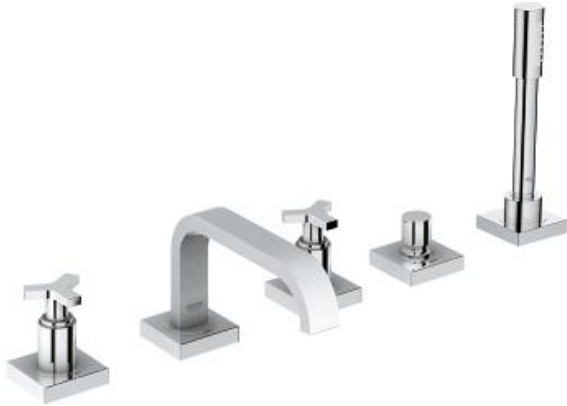

ALLURE Five-Hole Bathtub Faucet with Handshower

MODEL # 25083001

Pure Freude
an Wasser

GROHE

Product Description:

ALLURE

Five-Hole Bathtub Faucet with Handshower

Standard Specification:

- 1/2" ceramic cartridges (180° turn)
- **GROHE StarLight** chrome finish
- 8 1/4" bath tub spout without diverter
- Sena hand shower (28 341 000) 1.75 gpm

Applicable Codes & Standards:

- Energy Policy Act of 1992
- ASME A112.18.1/CSA B125.1
- LOGO CEC

Color:

□ 25083001 StarLight Chrome