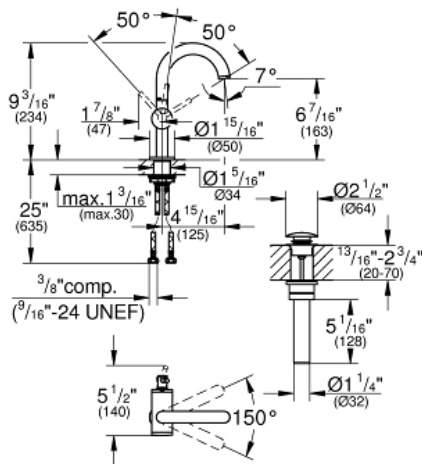

ATRIO
Single-Handle Bathroom Faucet
M-Size

MODEL # 23831003

Pure Freude
an Wasser

GROHE

Product Description:

ATRIO

Single-Handle Bathroom Faucet M-Size

Standard Specification:

- Single hole installation
- GROHE SilkMove 1.1" (28 mm) ceramic cartridge
- GROHE StarLight chrome finish
- Quick installation system
- Swivel tubular C-spout with flow control
- Stop limiter
- Push-open 1 1/4" (32mm) waste set
- Stainless steel flex lines
- Flow rate: 1.2 gpm (4.5 l/min)

Applicable Codes & Standards:

- Energy Policy Act of 1992
- NSF 61
- ASME A112.18.1/CSA B125.1
- US Federal and State material regulations
- EPA WaterSense®
- ICC/ANSI A117.1

Color:

- 23831003 StarLight Chrome