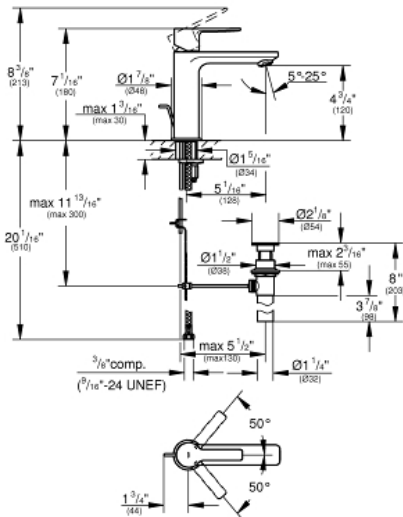

# LINEARE Single-Handle Bathroom Faucet S- Size

MODEL # 2379400A

Pure Freude  
an Wasser

GROHE

## Product Description:

LINEARE

Single-Handle Bathroom Faucet S-Size

## Standard Specification:

- Single hole installation
- Metal lever handle
- **GROHE SilkMove** 1.1" (28 mm) ceramic cartridge
- With temperature limiter
- **GROHE StarLight** chrome finish
- Includes waste-set drain assembly
- **GROHE AquaGuide** adjustable flow control
- Flexible hose connections
- **GROHE QuickFix** installation system