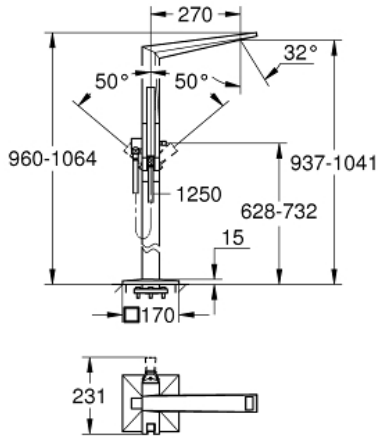

ALLURE BRILLIANT
Single-Handle Bathtub Faucet
MODEL # 23119000

Pure Freude
an Wasser

ADA

Product Description:
ALLURE BRILLIANT
Single-Handle Bathtub Faucet

Standard Specification:

- Requires Rough-In Set (29 038 001) (sold separately)
 - GROHE SilkMove ceramic cartridge
 - GROHE StarLight chrome finish
 - Automatic diverter: bath/shower
 - Spout with integrated flow control
 - 10 5/8" spout reach
 - 1/2" (13mm) Integrated non-return valve in the shower outlet
 - With shower holder
 - Hand shower Euphoria Cube+
 - Metal shower hose 1250 mm
- Protected against backflow

Applicable Codes & Standards:

- Energy Policy Act of 1992
- ASME A112.18.1/CSA B125.1
- US Federal and State material regulations
- ICC/ANSI A117.1

Color:

- 23119000 StarLight Chrome