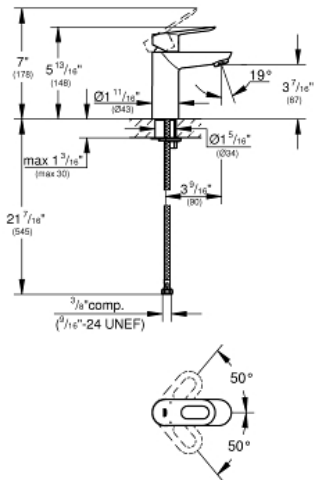

BAULOOP  
Single-Handle Bathroom Faucet  
MODEL # 23085000

Pure Freude  
an Wasser

GROHE

**Product Description:**  
BAULOOP  
Single-Handle Bathroom Faucet

- Standard Specification:**
- Single hole installation
  - Metal lever handle
  - 1 1/8" ceramic cartridge
  - Chrome Finish
  - Flow control
  - 6" escutcheon
  - Smooth body
  - Stainless steel flex lines
  - Quick installation system
  - Max Flow Rate: 1.5 gpm (5.7 L/min)