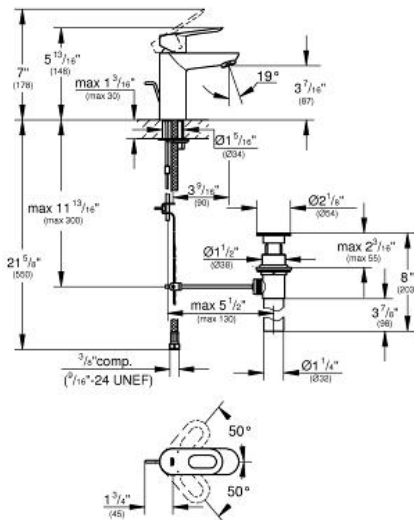

BAULOOP  
Single-Handle Bathroom Faucet  
MODEL # 23084000

Pure Freude  
an Wasser

**Product Description:**  
**BAULOOP**  
**Single-Handle Bathroom Faucet**

- Standard Specification:**
- Single hole installation
  - Metal lever
  - 1 1/8" ceramic cartridge
  - Chrome Finish
  - Flow control
  - Includes waste-set drain assembly
  - Stainless steel flex lines
  - Quick installation system
  - Max Flow Rate: 1.5 gpm (5.7 L/min)

- Applicable Codes & Standards:**
- Energy Policy Act of 1992
  - NSF 61
  - ASME A112.18.1/CSA B125.1
  - US Federal and State material regulations
  - EPA WaterSense®
  - ICC/ANSI A117.1

**Color:**  
□ 23084000 StarLight Chrome