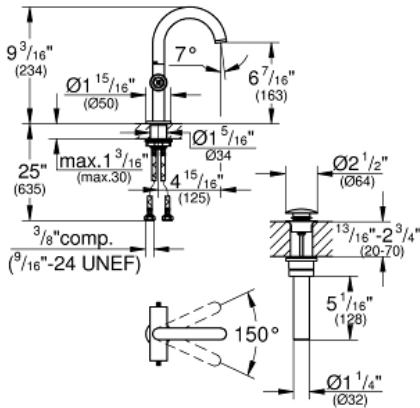

ATRIO  
Single-Hole Bathroom Faucet M-Size

MODEL # 21031003

Pure Freude  
an Wasser

GROHE

**Product Description:**

ATRIO

Single-Hole Bathroom Faucet M-Size

**Standard Specification:**

- GROHE StarLight chrome finish
- GROHE SilkMove ceramic cartridge
- Swivel tubular spout with flow control and stop limiter
- 1/2" (13mm) ceramic cartridge (90° turn)
- Push-open 1 1/4" (32mm) waste set
- Low spout
- Stainless steel flex lines
- Quick installation system
- Less handles – order (18 026) or (18 027) (sold separately)
- Flow rate: 1.2 gpm (4.5 l/min)

**Applicable Codes & Standards:**

- Energy Policy Act of 1992
- NSF 61
- ASME A112.18.1/CSA B125.1
- US Federal and State material regulations
- EPA WaterSense®

**Color:**

- 21031003 StarLight Chrome