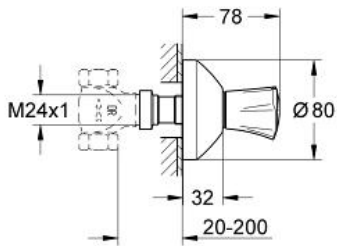

COSTA L  
Volume Control Valve Trim  
MODEL # 19806001

Pure Freude  
an Wasser

GROHE

**Product Description:**

**COSTA L**  
**Volume Control Valve Trim**

**Standard Specification:**

- Final installation set for:
- For GROHE concealed valves 1/2", 3/4", 1"
- Adjustable installation depth  
3/4" - 7 3/4"
- Escutcheon with wall sealing  
threaded
- Metal grip handle
- Heat-insulated
- Marking: blue
- **GROHE StarLight** chrome finish