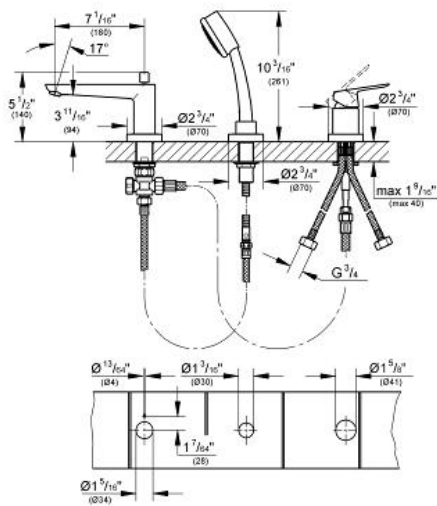

BAULOOP  
 Roman Bathtub Faucet  
 MODEL # 19592000

Pure Freude  
 an Wasser

**Product Description:**  
 BAULOOP  
 Roman Bathtub Faucet

- Standard Specification:**
- single lever valve operating element
  - 1 13/16" ceramic cartridge
  - Metal lever
  - Bath spout with flow control and diverter
  - Hand shower New Tempesta Cosmopolitan 100, 1 spray, 2.0 gal (26 082 001)
  - 79" (2000mm) metal shower hose
  - Stainless steel flex lines
  - Chrome Finish
  - Max Flow Rate 7 gpm (26.5 L/min), 2.5 gpm (9.5 L/min) for Shower Hand

- Applicable Codes & Standards:**
- Energy Policy Act of 1992
  - ASME A112.18.1/CSA B125.1
  - US Federal and State material regulations
  - ICC/ANSI A117.1

**Color:**  
 19592000 StarLight Chrome