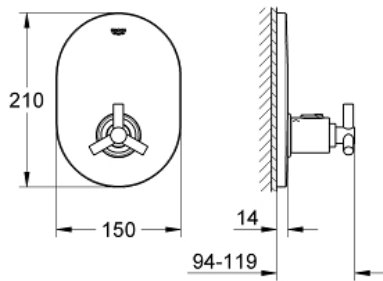

ATRIO  
Thermostat Trim  
MODEL # 19392000

*Pure Freude  
an Wasser*

**GROHE**  
WAVE

**Product Description:**

**ATRIO  
Thermostat Trim**

**Standard Specification:**

- Final installation set for:  
Rapido 35 500
- Without concealed body
- **GROHE StarLight** chrome finish
- Thermostatic temperature control with SafeStop at 100°  
F/38°C
- Escutcheon and shaft sealing
- Wall escutcheon
- Covered attachment
- With Ypsilon handle