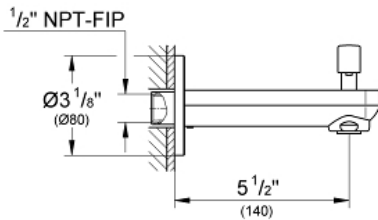

BAULOOP  
Tub Spout  
MODEL # 13287000

Pure Freude  
an Wasser

GROHE

**Product Description:**  
BAULOOP  
Tub Spout

**Standard Specification:**

- Wall mount
- Flow control
- Automatic diverter: bath/shower
- Projection 5 1/2"
- 1/2" inlet