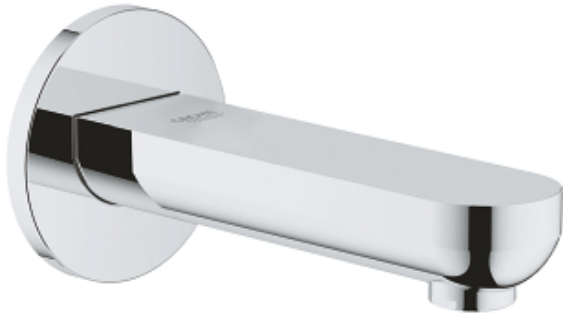

BAULOOP  
Tub Spout  
MODEL # 13286000

Pure Freude  
an Wasser

GROHE

**Product Description:**  
BAULOOP  
Tub Spout

**Standard Specification:**

- Wall mount
- Flow control
- Projection 5 1/2"
- 1/2" inlet

**Applicable Codes & Standards:**

- Energy Policy Act of 1992
- ASME A112.18.1/CSA B125.1

**Color:**

- 13286000 StarLight Chrome