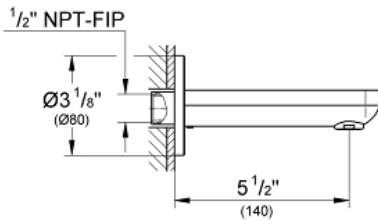

BAULOOP  
Tub Spout  
MODEL # 13286000

Pure Freude  
an Wasser

GROHE

**Product Description:**  
BAULOOP  
Tub Spout

**Standard Specification:**

- Wall mount
- Flow control
- Projection 5 1/2"
- 1/2" inlet

**Applicable Codes & Standards:**