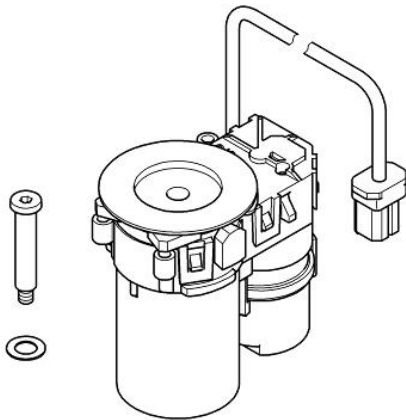

Motor

MODEL # 42337000

*Pure Freude
an Wasser*

GROHE
WAVE

Product Description:

Motor

Standard Specification:

Color:

42337000 StarLight Chrome