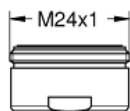

Flow straightener

MODEL # 42406000

Pure Freude
an Wasser

GROHE

Product Description:

Flow straightener

Standard Specification:

- M 24 x 1
- Flow class PCA
- **GROHE StarLight** finish