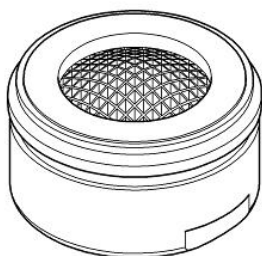

Flow straightener

MODEL # 42406000

Pure Freude
an Wasser

GROHE

Product Description:

Flow straightener

Standard Specification:

- M 24 x 1
- Flow class PCA
- **GROHE StarLight** finish

Color:

- 42406000 StarLight Chrome