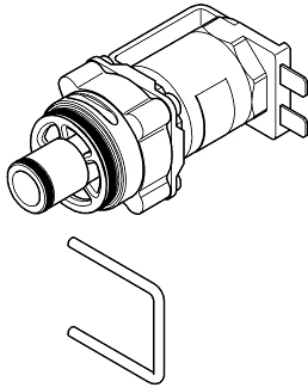

Solenoid valve  
MODEL # 42340000

*Pure Freude  
an Wasser*

**Product Description:**

Solenoid valve

**Standard Specification:**

**Color:**

□ 42340000 StarLight Chrome