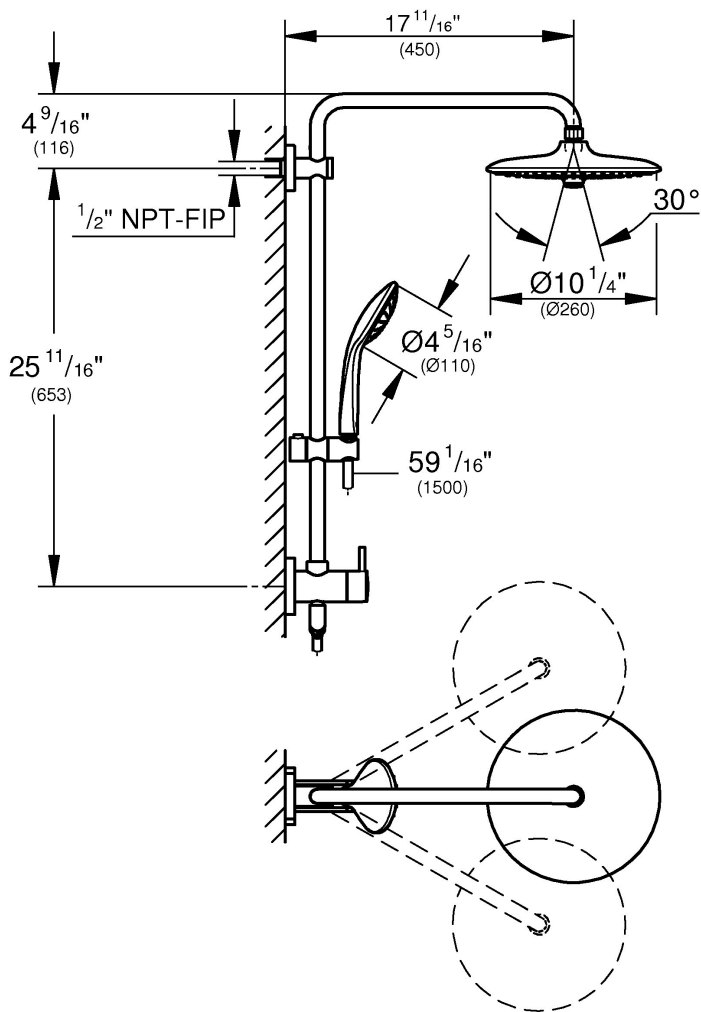

### STANDARD SPECIFICATION:

- GROHE StarLight
- GROHE DreamSpray
- Speed Clean anti-lime system
- Wall mounted diverter shower system
- 17 1/16" Optional fixed or swivel Rainshower shower arm
- Switch between hand shower and shower head shower via built-in diverter
- 6 diverter functions (2 discrete functions (non shared) + one shared function in both standard and Eco flow)
- Adjustable height bar with gliding element
- Distance between diverter and upper bracket 25 3/4" (653 mm)
- Angle adapter to prevent hose interfering with shower valve
- System includes 2 back flow preventers
- 59" Metal shower hose (26 994)
- Euphoria 260 shower head, 1.75gpm (26 456)
- 3 Sprays: Jet, SmartRain, Rain
- Euphoria hand shower 1-spray, 2.5gpm
- GROHE Retro-Fit shower system (26 485)
- Optional: Wall spacer for upper bracket (26 030) (sold separately)
- Optional: Shower system 6" height extension (26 464) (sold separately)

## TECHNICAL DATA:

Product Height	30-1/4 in
Product Length	22-13/16 in
Product Width	10-1/4 in
GPM (Min)-GPM (Max)	2.5 gal (US)/min