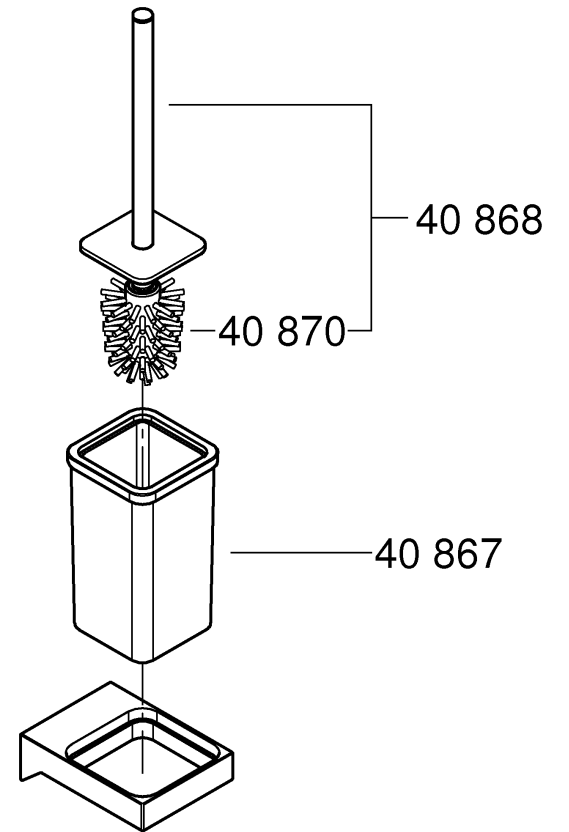

SELECTION CUBE
DESIGN + ENGINEERING
GROHE GERMANY

99.0733.031/ÄM 236333/09.16

www.grohe.com

Pure Freude an Wasser

1.

2.

3.

4.

40 805

40 783

40 806

40 868

40 870

40 867