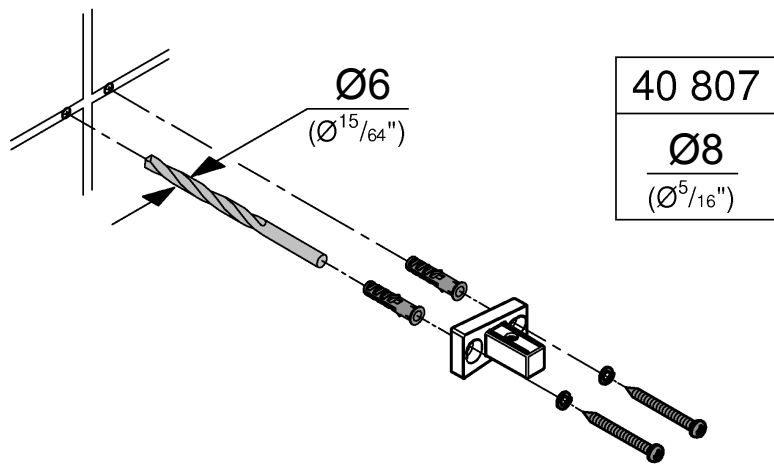

SELECTION CUBE
DESIGN + ENGINEERING
GROHE GERMANY

99.0733.031/ÄM 236333/09.16

www.grohe.com

Pure Freude an Wasser

1.

2.

3.

4.

40 805

40 783

40 806

40 868

40 870

40 867