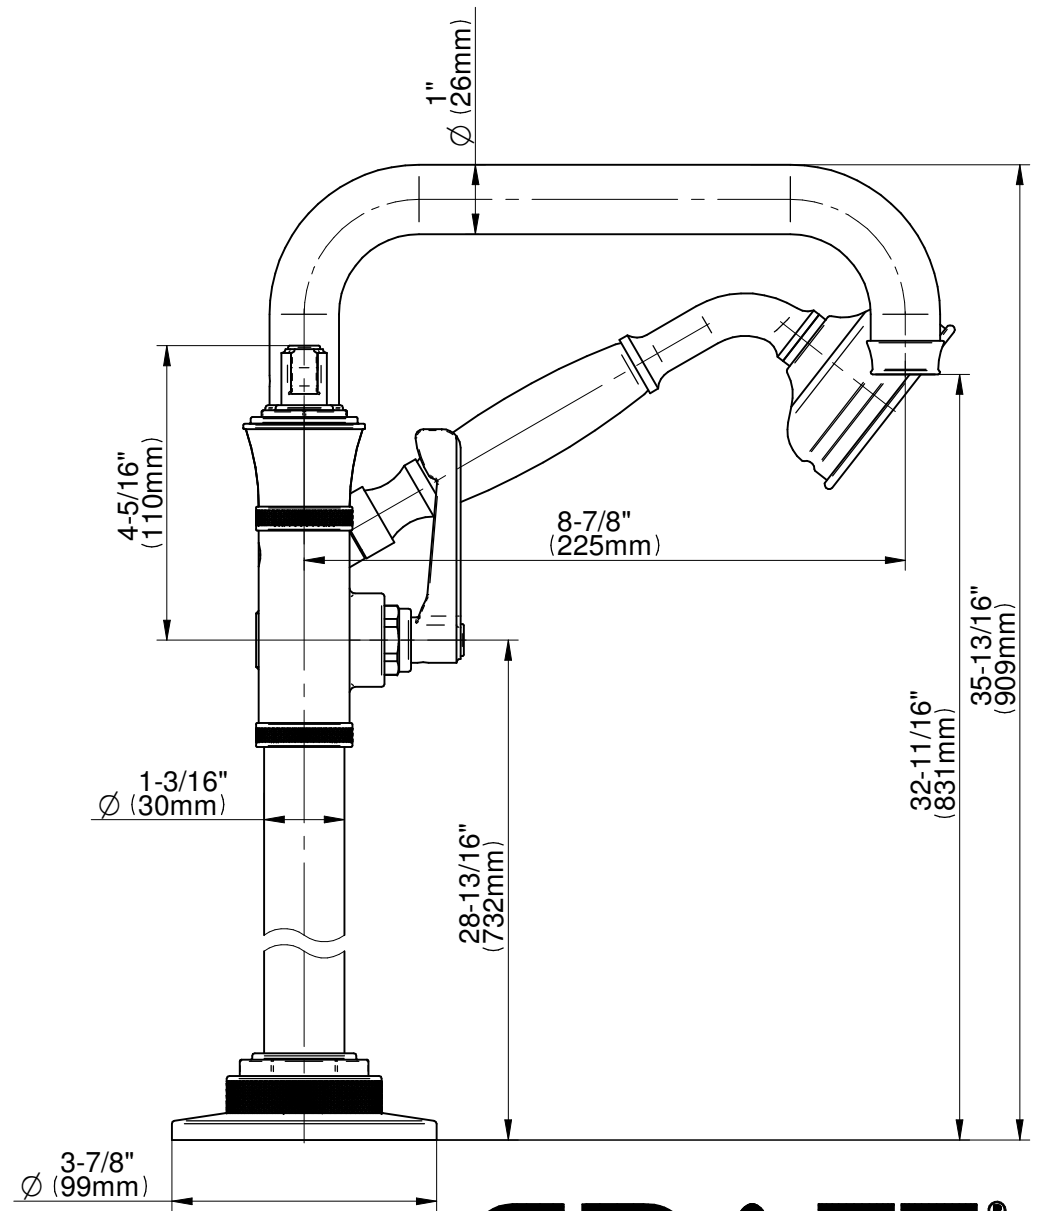

BATHROOM
 Vignola Floor-Mounted Tub Filler
 (Rough & Trim)
G-11657-LM60

Information

- Floor-mount installation
- Aerated spout flow rate ~7 gpm @ 45 psi
- Handshower flow rate ≤1.5 max gpm
- 8-7/8" spout reach
- 38-1/16"-41-1/4" approximate height
- Includes handshower with 59" spiral flexible hose (PVD finishes use 59" flex hose)

Finishes

G-11657-**-LM60B

VIGNOLA Series

GRAFF®
Art of Bath