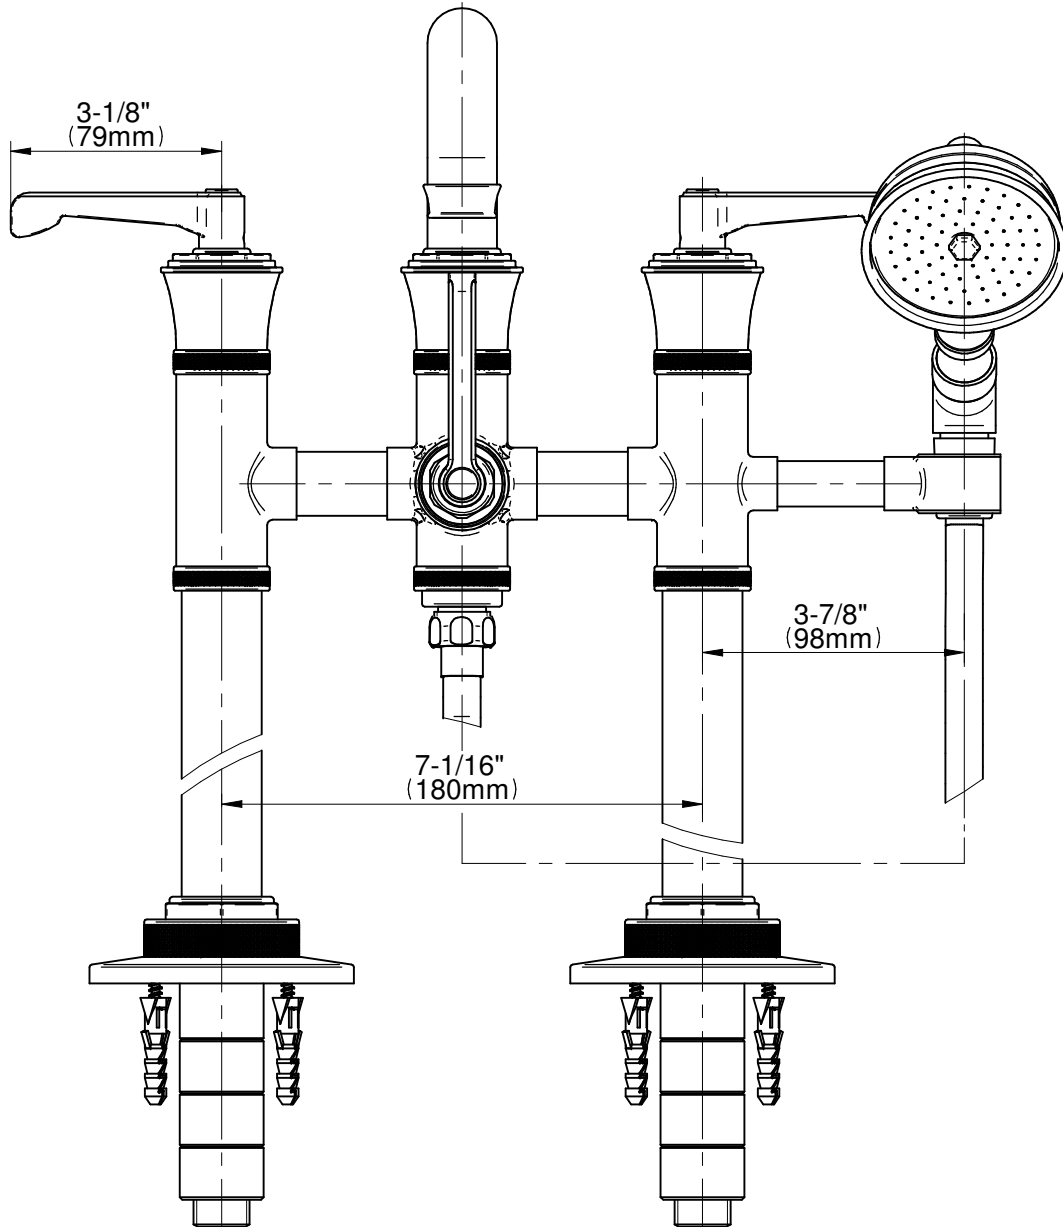

BATHROOM
 Vignola Floor-Mounted Tub Filler
 (Rough & Trim)
G-11657-LM60

Information

- Floor-mount installation
- Aerated spout flow rate ~7 gpm @ 45 psi
- Handshower flow rate ≤1.5 max gpm
- 8-7/8" spout reach
- 38-1/16"-41-1/4" approximate height
- Includes handshower with 59" spiral flexible hose (PVD finishes use 59" flex hose)

Finishes

G-11657-**-LM60B

VIGNOLA Series

GRAFF®
Art of Bath