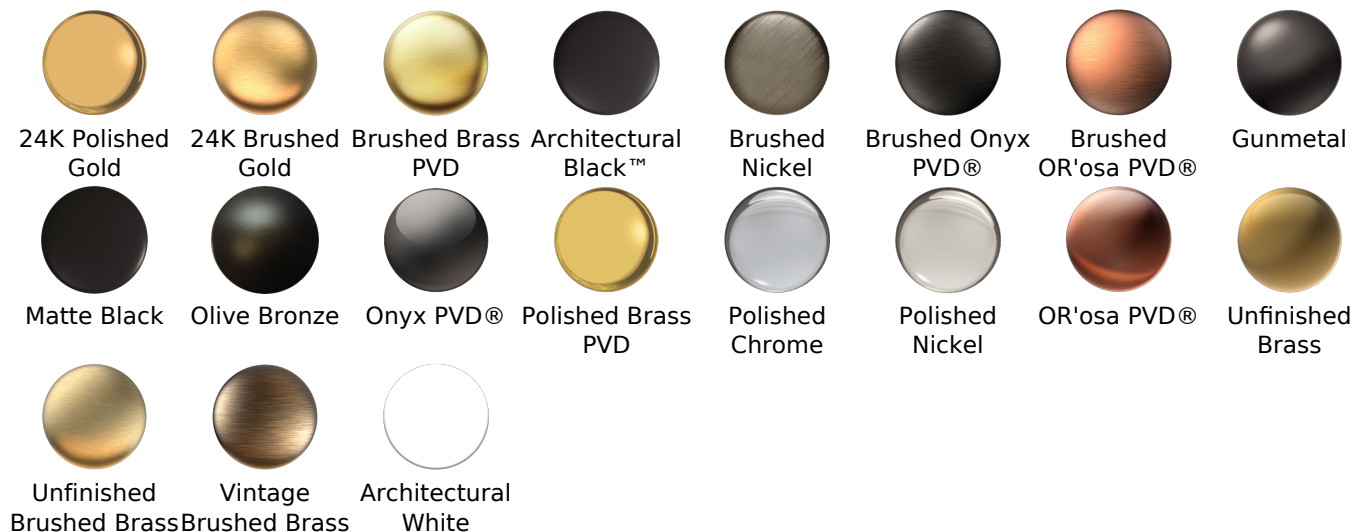

BATHROOM
 Vignola Floor-Mounted Tub Filler
 (Rough & Trim)
G-11657-LM60

Information

- Floor-mount installation
- Aerated spout flow rate ~7 gpm @ 45 psi
- Handshower flow rate ≤1.5 max gpm
- 8-7/8" spout reach
- 38-1/16"-41-1/4" approximate height
- Includes handshower with 59" spiral flexible hose (PVD finishes use 59" flex hose)

Finishes

G-11657-**-LM60B

VIGNOLA Series

GRAFF®
Art of Bath