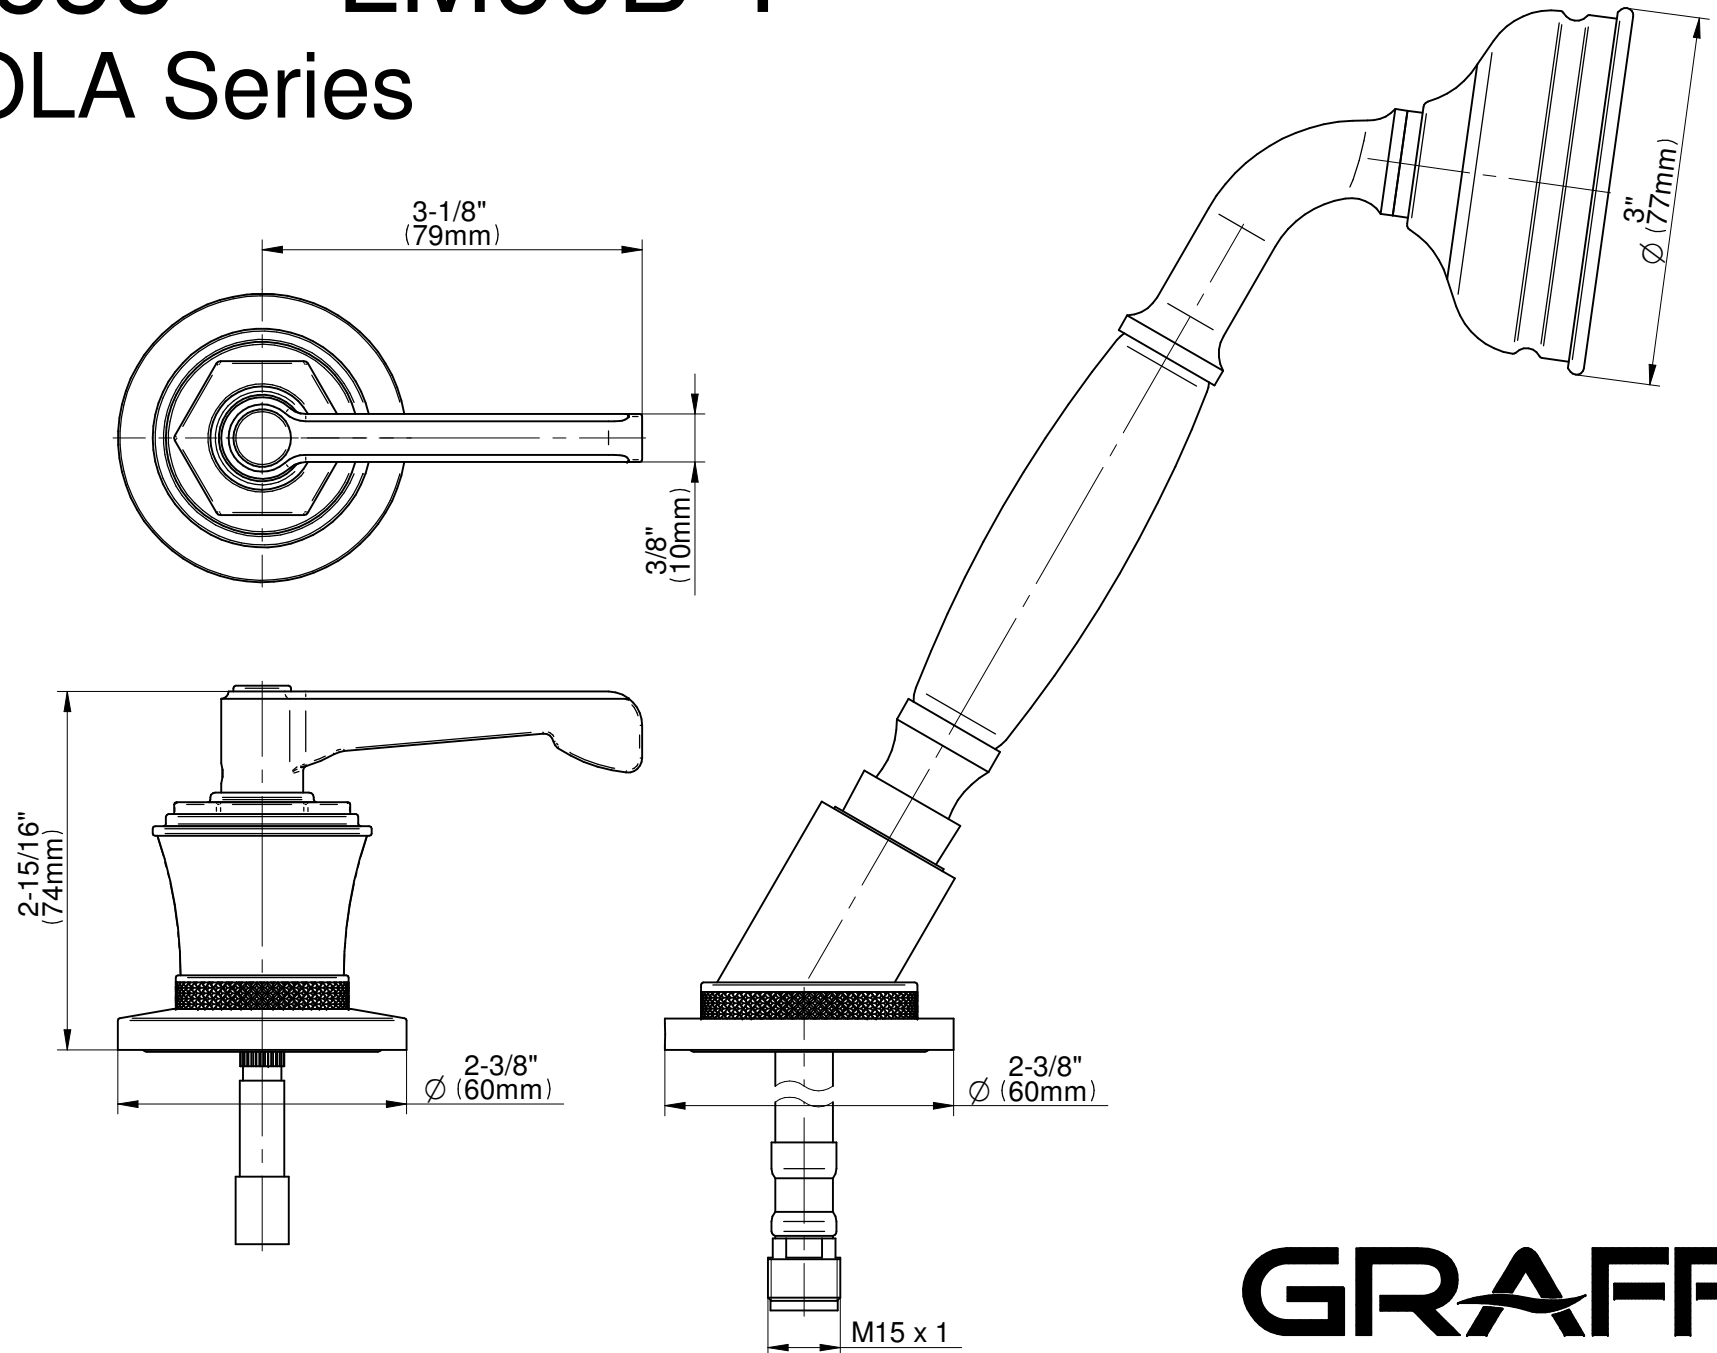

G-11655-**-LM60B-T

VIGNOLA Series

GRAFF®
Art of Bath