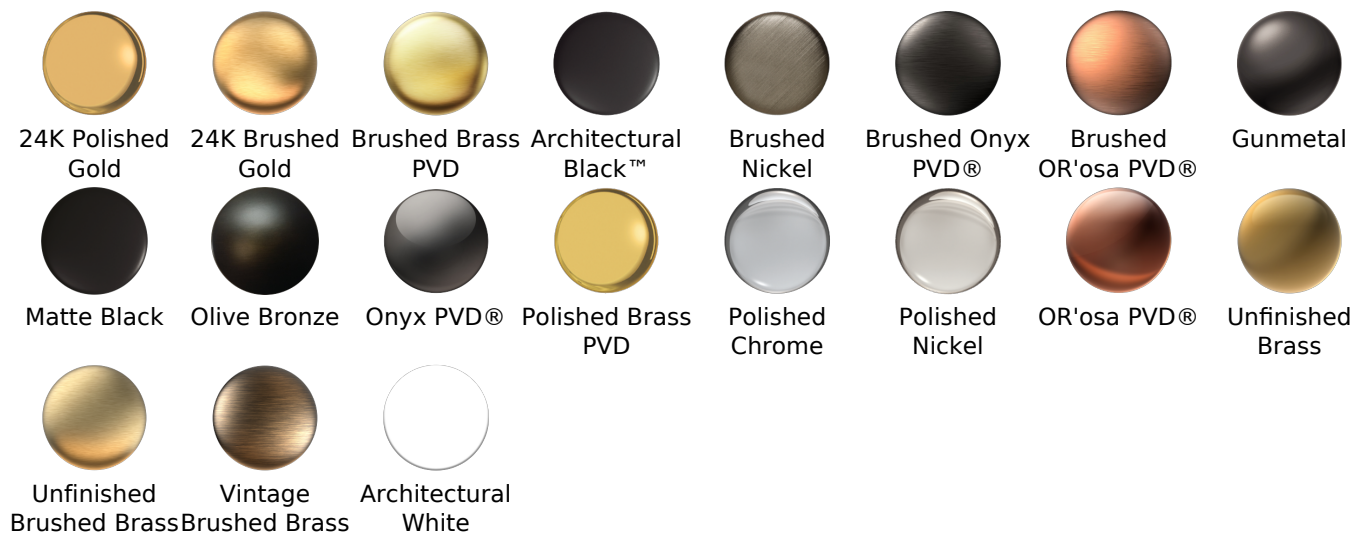

BATHROOM  
 Vignola Deck-Mounted  
 Handshower and Diverter Set  
 (Rough & Trim)  
**G-11655-LM60B**

**Information**

- Matches G-11650\*\*\* Roman tub set
- Handshower hose included

**Finishes**

BATHROOM  
 Vignola Deck-Mounted  
 Handshower and Diverter Set  
 (Rough & Trim)  
**G-11655-LM60B**

**Information**

- Matches G-11650\*\*\* Roman tub set
- Handshower hose included

**Finishes**

## VIGNOLA Series

**GRAFF**<sup>®</sup>  
Art of Bath