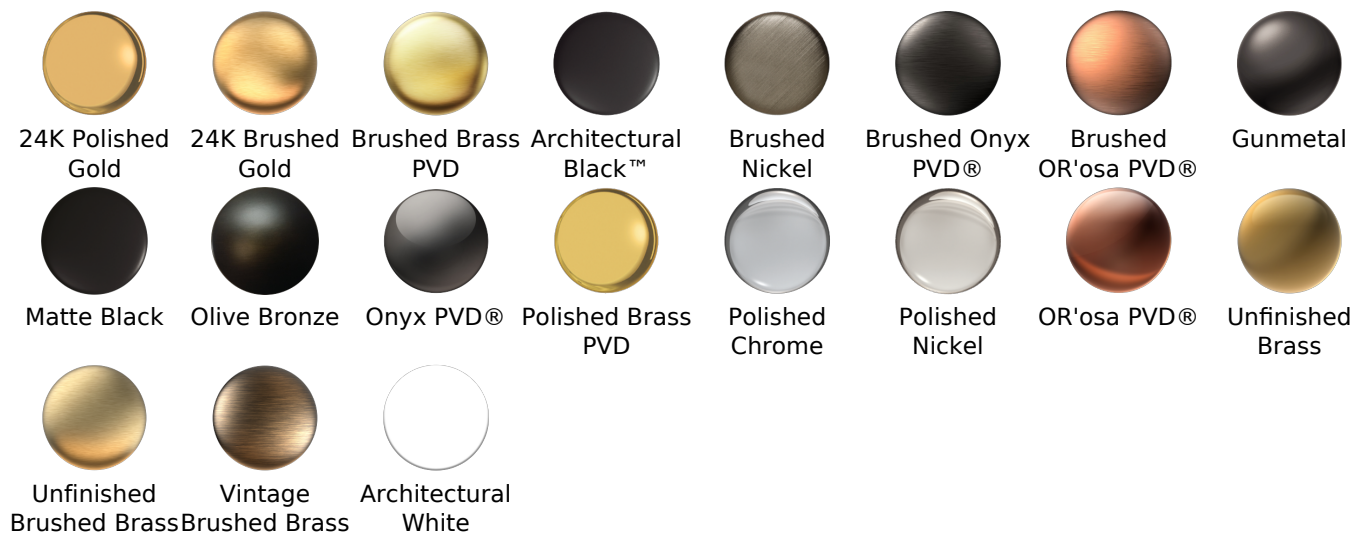

BATHROOM  
 Vignola Deck-Mounted  
 Handshower and Diverter Set  
 (Rough & Trim)  
**G-11655-C20B**

**Information**

- Matches G-11650\*\*\* Roman tub set
- Handshower hose included

**Finishes**

BATHROOM  
 Vignola Deck-Mounted  
 Handshower and Diverter Set  
 (Rough & Trim)  
**G-11655-C20B**

**Information**

- Matches G-11650\*\*\* Roman tub set
- Handshower hose included

**Finishes**

## VIGNOLA Series

**GRAFF**<sup>®</sup>  
Art of Bath