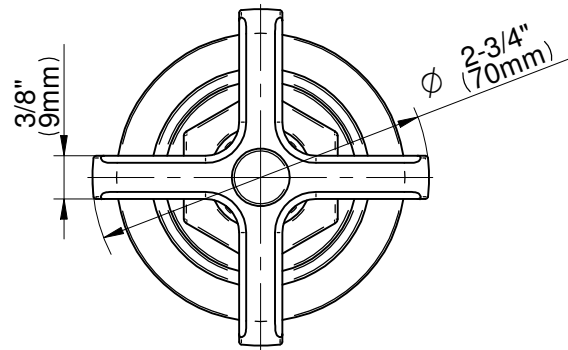

G-11655-**-C20B-T

VIGNOLA Series

GRAFF®
Art of Bath