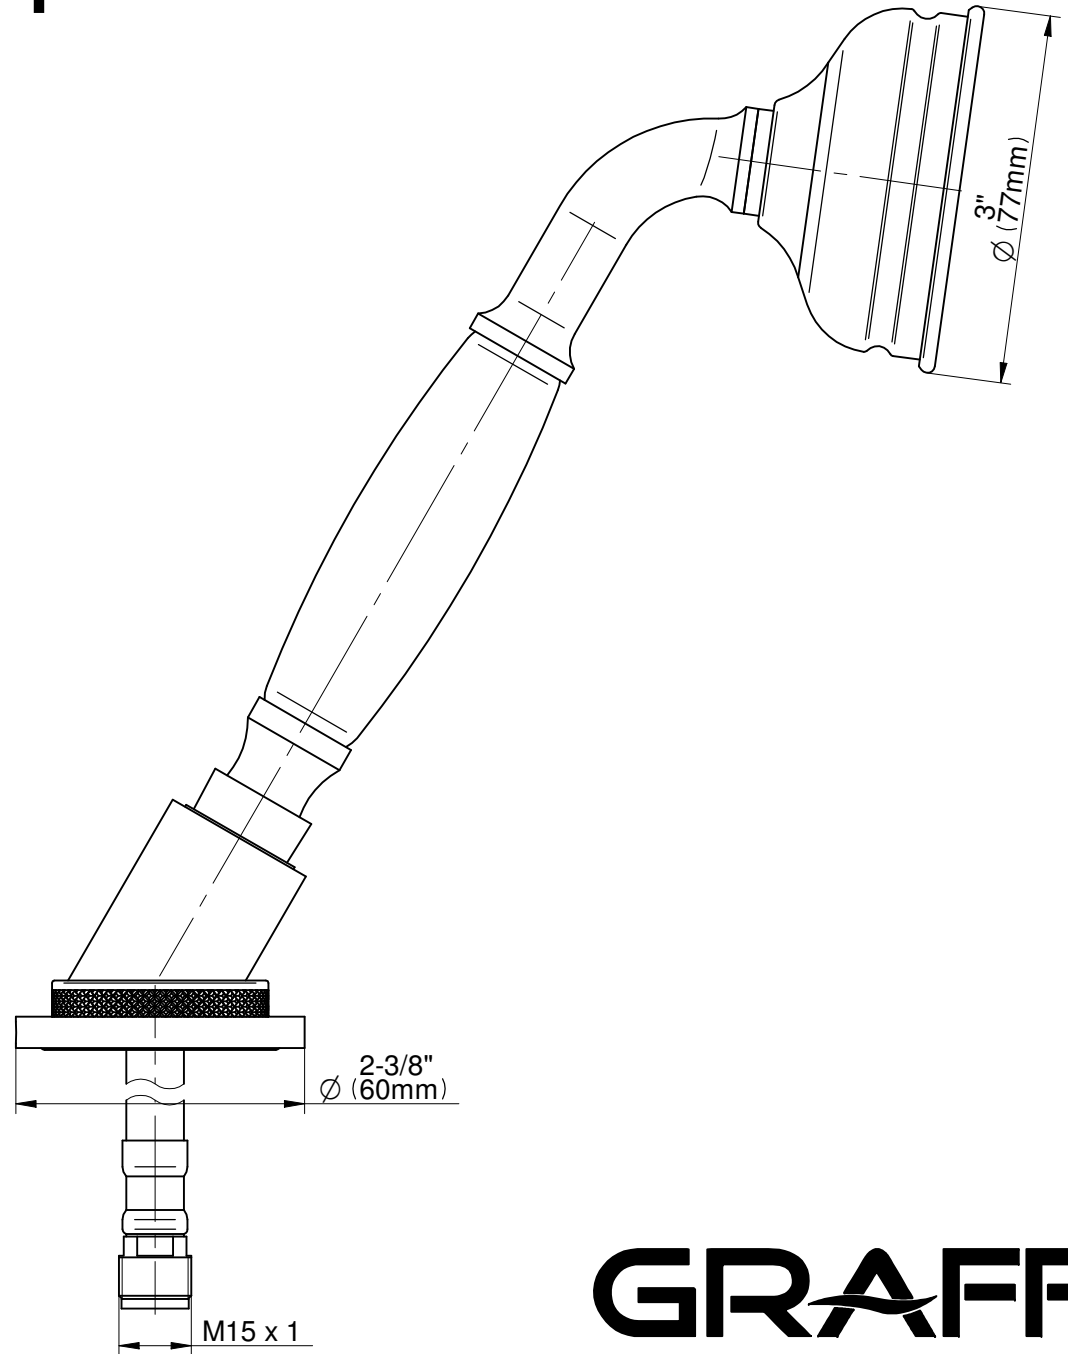

G-11655-**-C20B-T

VIGNOLA Series

GRAFF®
Art of Bath