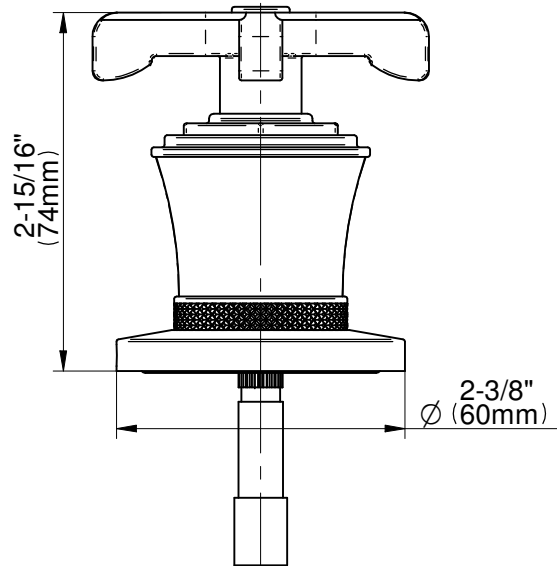

G-11655-**-C20B-T

VIGNOLA Series

GRAFF®
Art of Bath