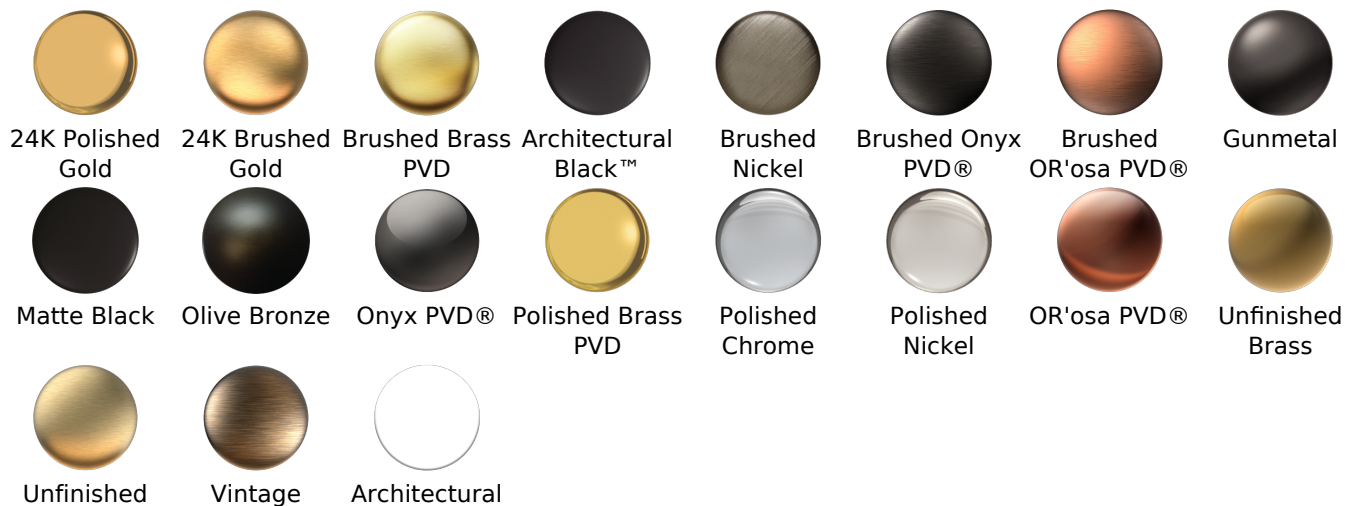

BATHROOM  
 Vignola Floor-Mounted Tub Filler  
 (Rough & Trim)  
**G-11654-LM60**

**Information**

- Floor-mount installation
- Aerated spout flow rate ~7 gpm @ 45 psi
- Handshower flow rate ≤1.5 max gpm
- 8-7/8" spout reach
- 38-1/16"-41-1/4" approximate height
- Includes handshower with 59" spiral flexible hose (PVD finishes use 59" flex hose)
- To complete package, you must order spout connection rough (G-1065)

**Finishes**

Brushed Brass Brushed Brass White

## VIGNOLA Series

**GRAFF**<sup>®</sup>  
Art of Bath