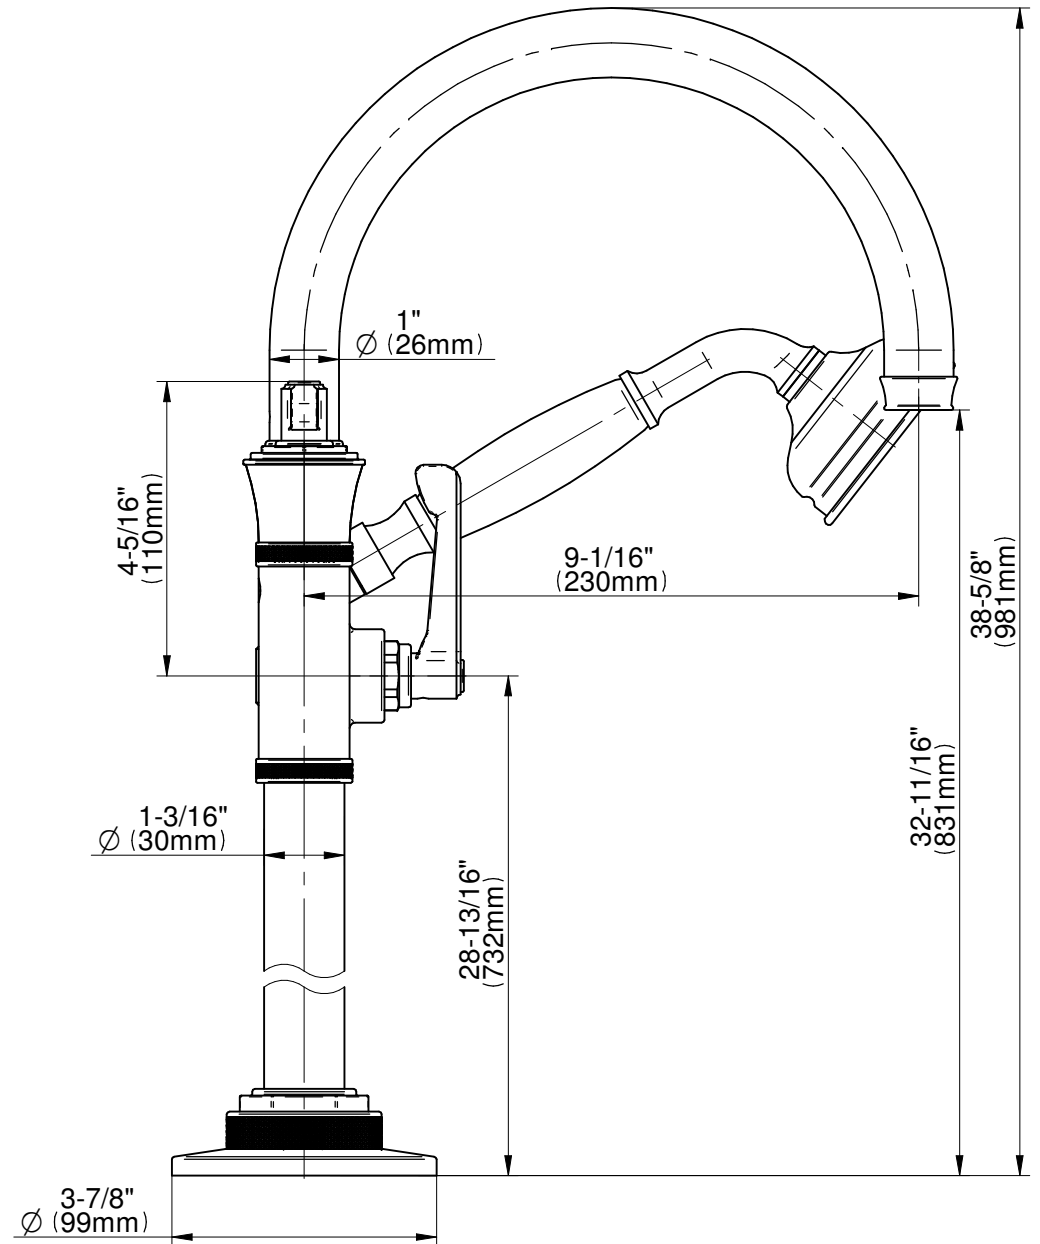

G-11654-**-LM60B

VIGNOLA Series

GRAFF®
Art of Bath