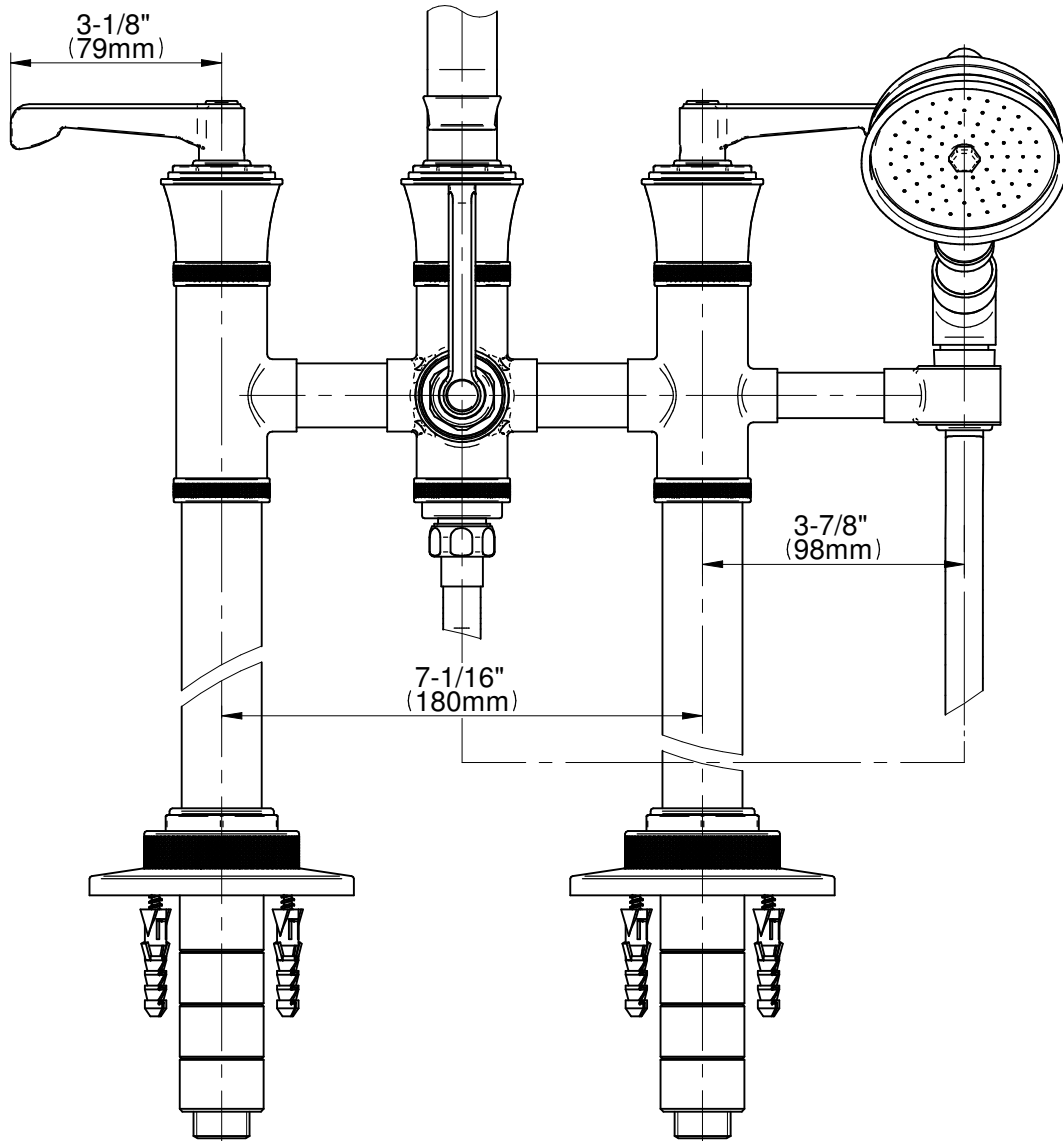

G-11654-**-LM60B

VIGNOLA Series

GRAFF®
Art of Bath