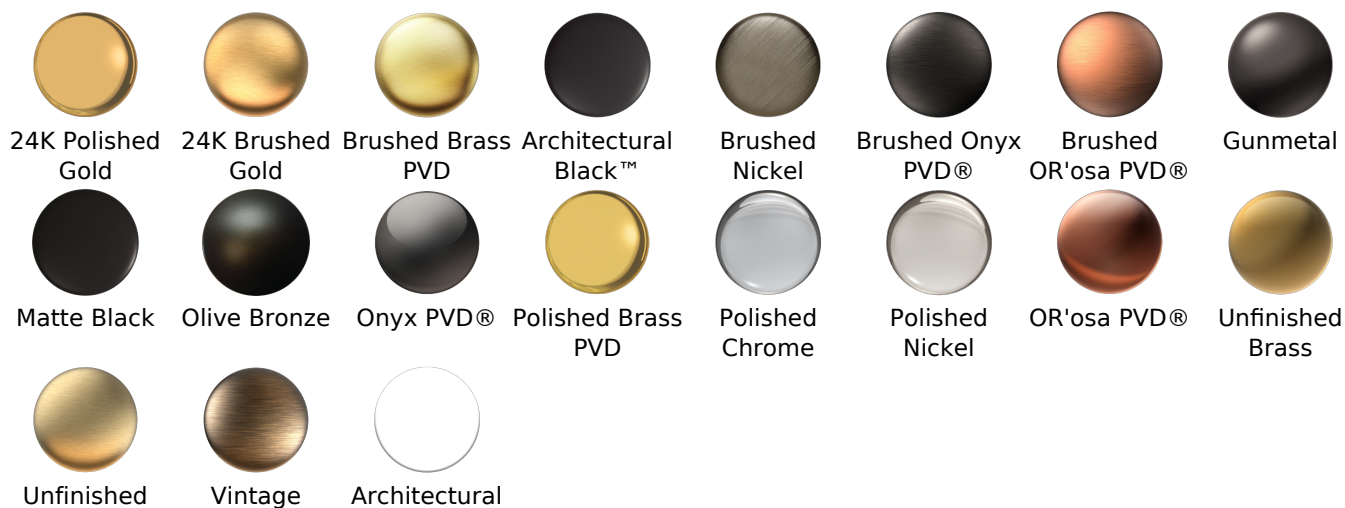

BATHROOM
 Vignola Floor-Mounted Tub Filler
 (Rough & Trim)
G-11654-C20

Information

- Floor-mount installation
- Aerated spout flow rate ~7 gpm @ 45 psi
- Handshower flow rate ≤1.5 max gpm
- 8-7/8" spout reach
- 38-1/16"-41-1/4" approximate height
- Includes handshower with 59" spiral flexible hose (PVD finishes use 59" flex hose)
- To complete package, you must order spout connection rough (G-1065)

Finishes

Brushed Brass Brushed Brass White

G-11654-**-C20B

VIGNOLA Series

GRAFF®
Art of Bath