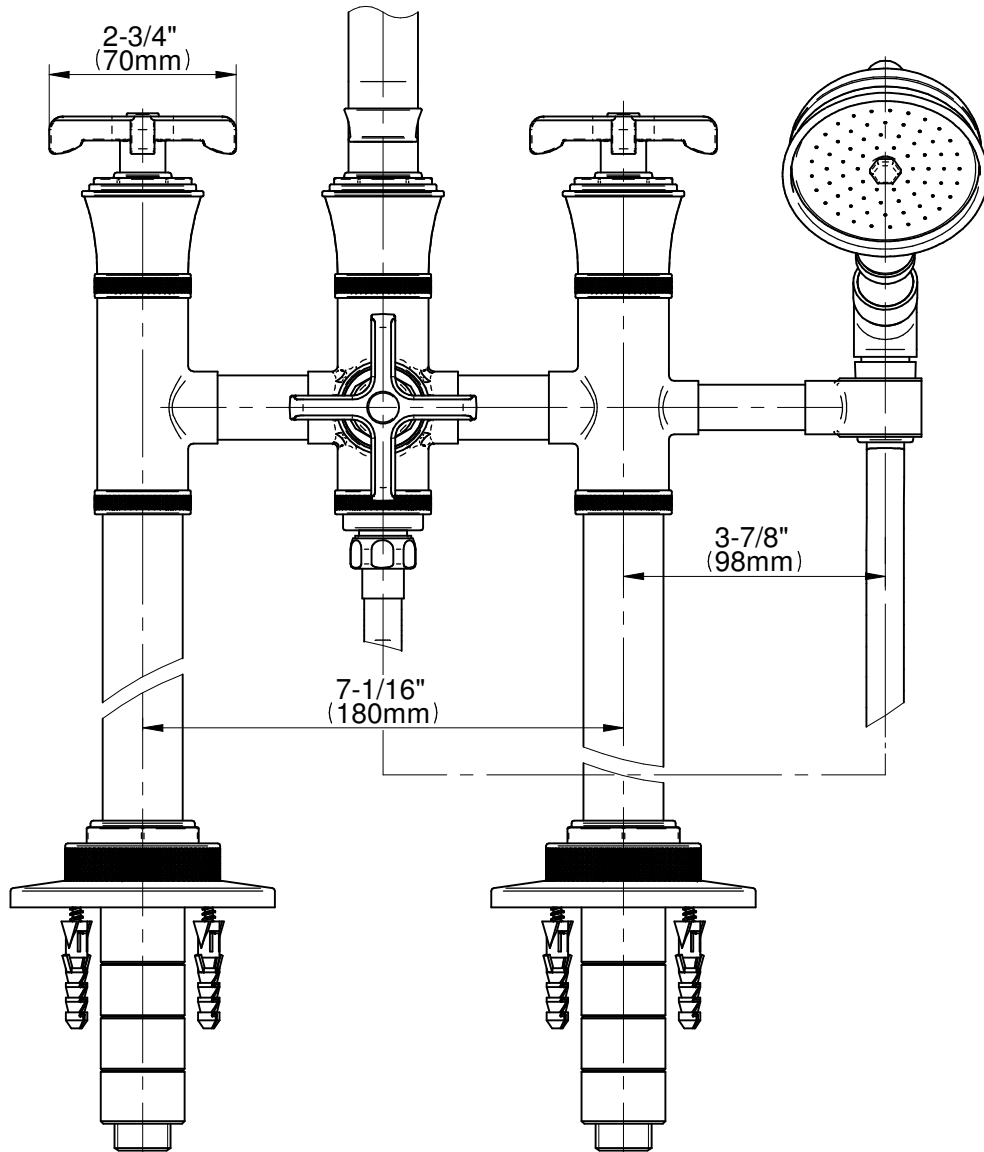

BATHROOM
 Vignola Floor-Mounted Tub Filler
 (Rough & Trim)
G-11654-C20

Information

- Floor-mount installation
- Aerated spout flow rate ~7 gpm @ 45 psi
- Handshower flow rate ≤1.5 max gpm
- 8-7/8" spout reach
- 38-1/16"-41-1/4" approximate height
- Includes handshower with 59" spiral flexible hose (PVD finishes use 59" flex hose)
- To complete package, you must order spout connection rough (G-1065)

Finishes

Brushed Brass Brushed Brass White

G-11654-**-C20B

VIGNOLA Series

GRAFF®
Art of Bath