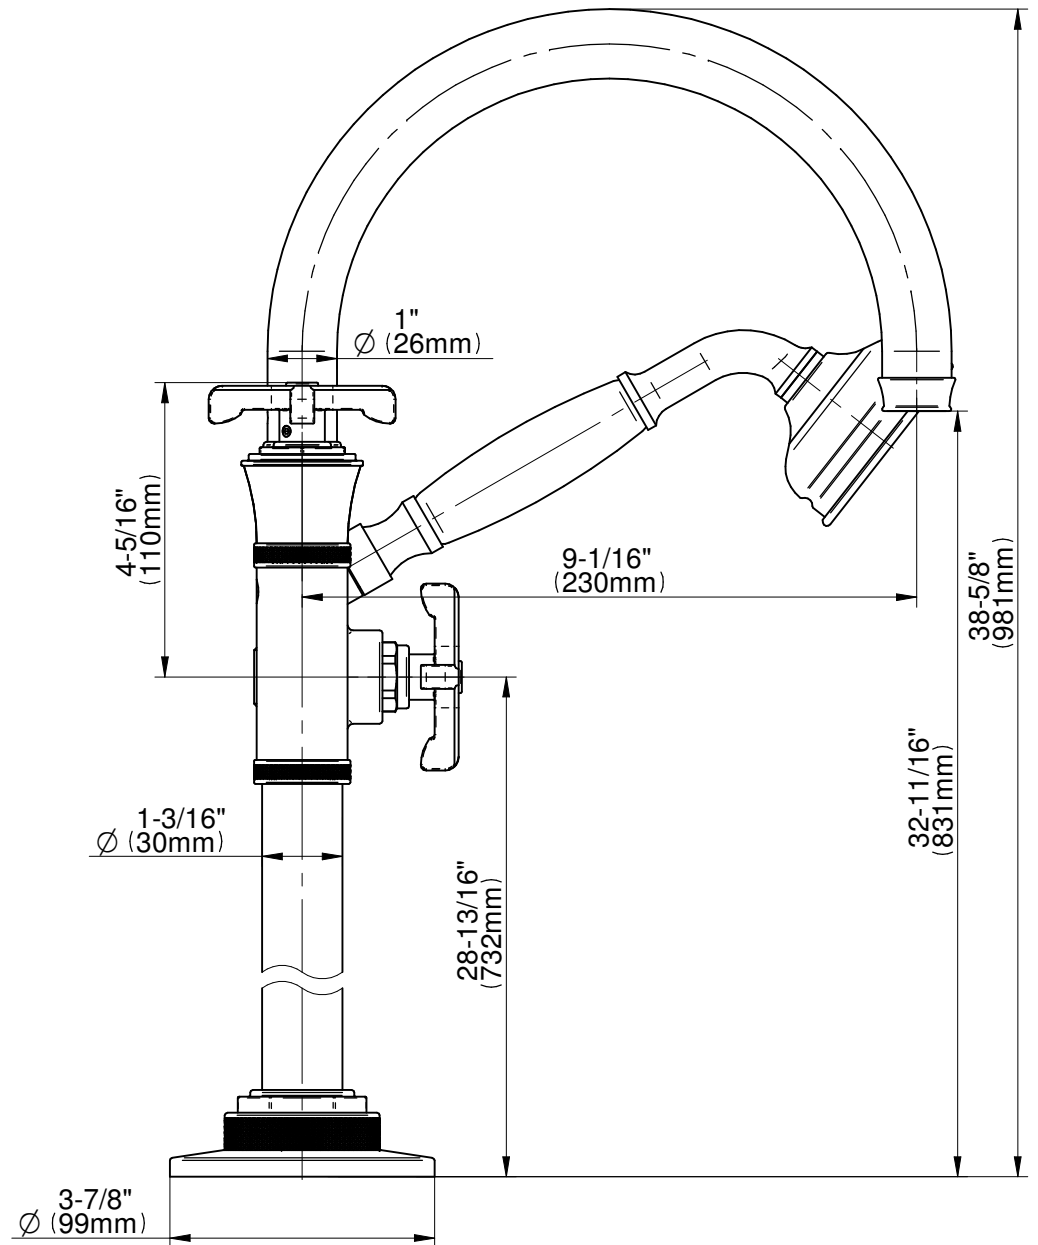

BATHROOM
 Vignola Floor-Mounted Tub Filler
 (Rough & Trim)
G-11654-C20

Information

- Floor-mount installation
- Aerated spout flow rate ~7 gpm @ 45 psi
- Handshower flow rate ≤1.5 max gpm
- 8-7/8" spout reach
- 38-1/16"-41-1/4" approximate height
- Includes handshower with 59" spiral flexible hose (PVD finishes use 59" flex hose)
- To complete package, you must order spout connection rough (G-1065)

Finishes

Brushed Brass Brushed Brass White

G-11654-**-C20B

VIGNOLA Series

GRAFF®
Art of Bath