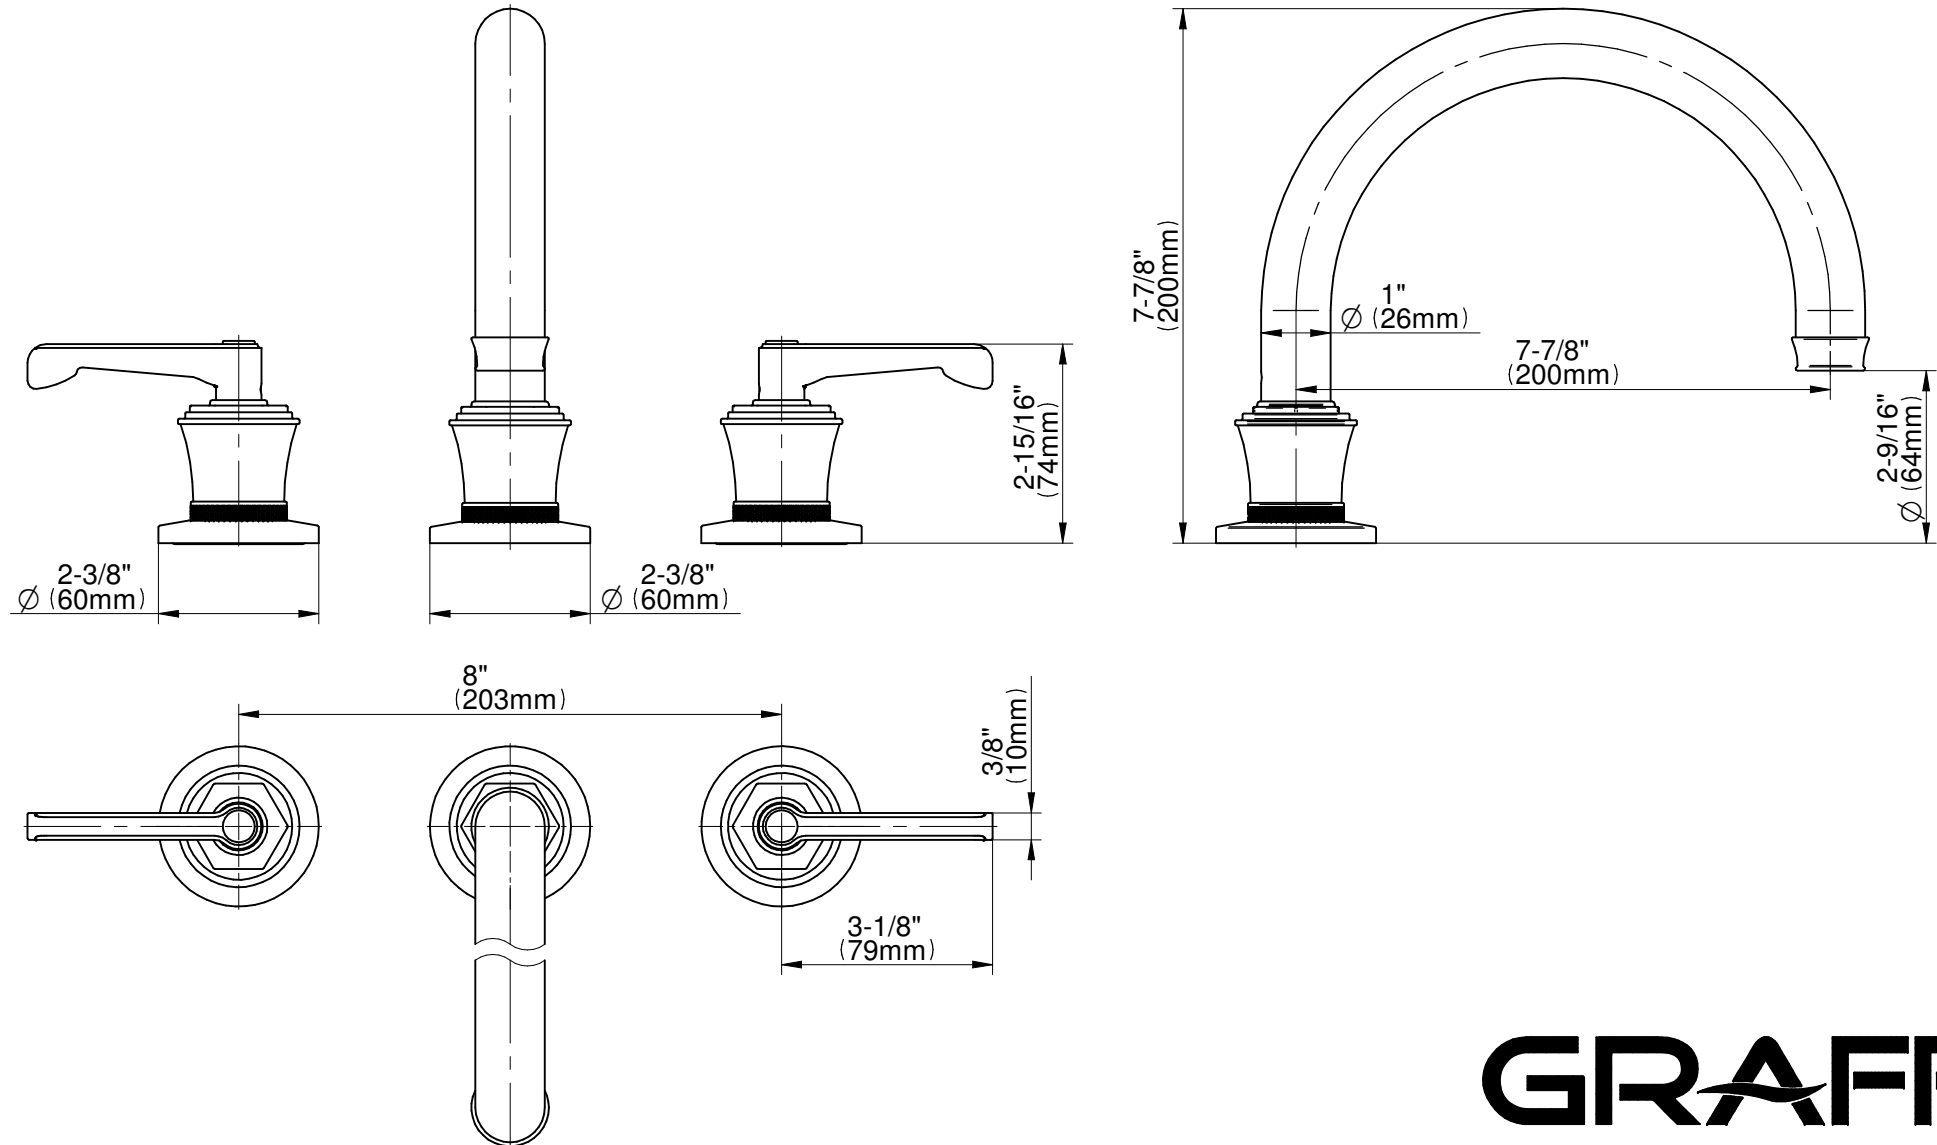

G-11652-...-LM60B-T

VIGNOLA Series

GRAFF®
Art of Bath