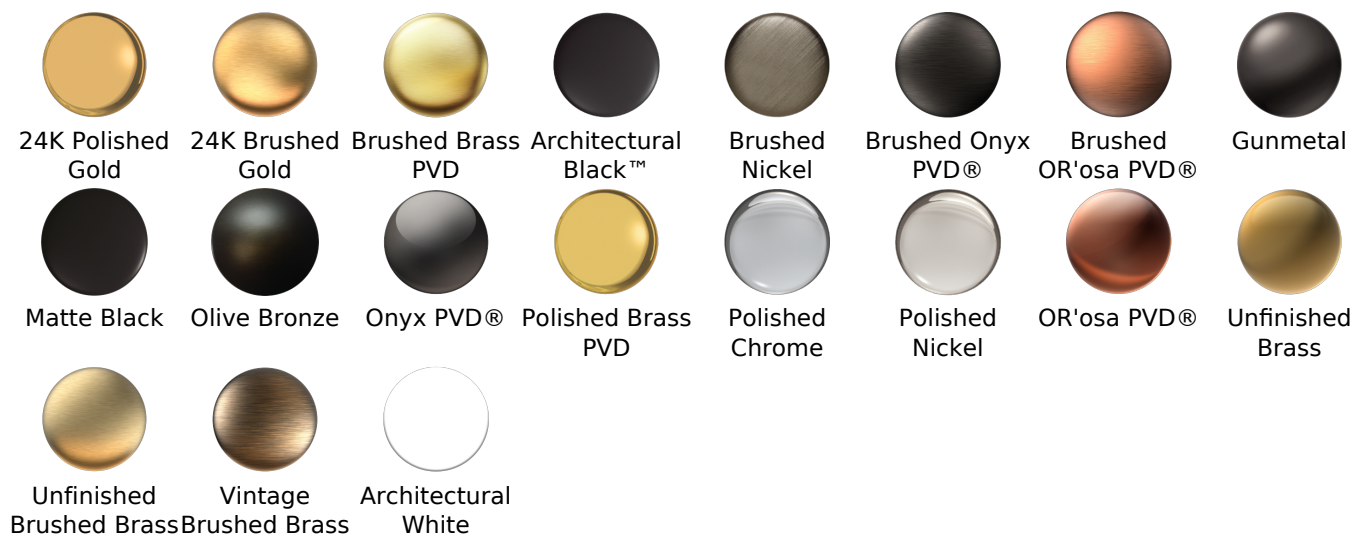

BATHROOM
 Vignola Roman Tub (Rough &
 Trim)
G-11652-C20

GRAFF[®]
 Art of Bath

Information

- Matching deck-mounted handshower and diverter set available

Finishes

G-11652-...-C20B-T

VIGNOLA Series

GRAFF[®]
Art of Bath