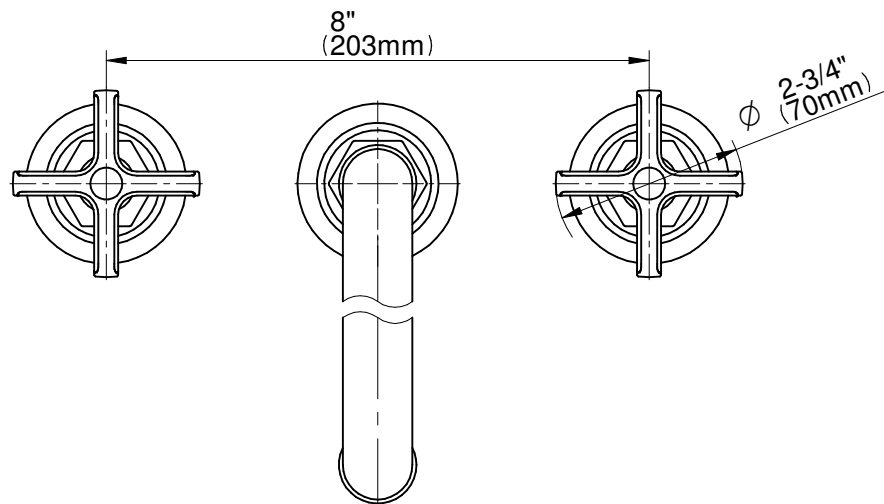

BATHROOM
 Vignola Roman Tub (Rough &
 Trim)
G-11652-C20

GRAFF[®]
 Art of Bath

Information

- Matching deck-mounted handshower and diverter set available

Finishes

G-11652-...-C20B-T

VIGNOLA Series

GRAFF[®]
Art of Bath