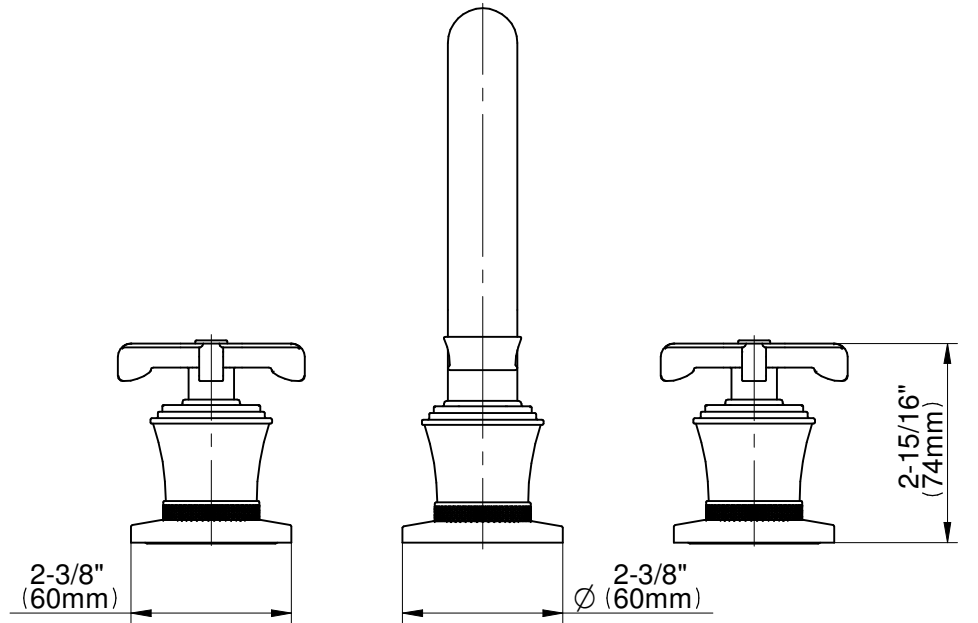

BATHROOM
 Vignola Roman Tub (Rough &
 Trim)
G-11652-C20

GRAFF[®]
 Art of Bath

Information

- Matching deck-mounted handshower and diverter set available

Finishes

G-11652-...-C20B-T

VIGNOLA Series

GRAFF[®]
Art of Bath