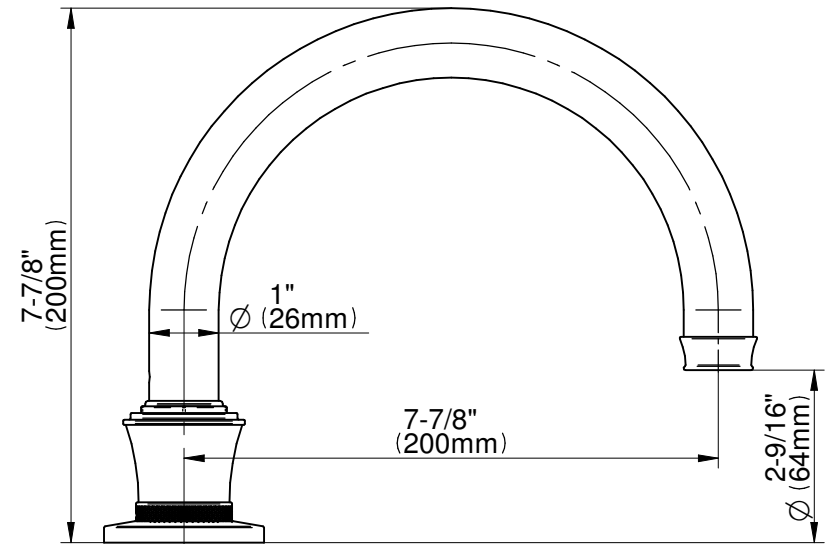

BATHROOM
 Vignola Roman Tub (Rough &
 Trim)
G-11652-C20

GRAFF[®]
 Art of Bath

Information

- Matching deck-mounted handshower and diverter set available

Finishes

G-11652-...-C20B-T

VIGNOLA Series

GRAFF[®]
Art of Bath