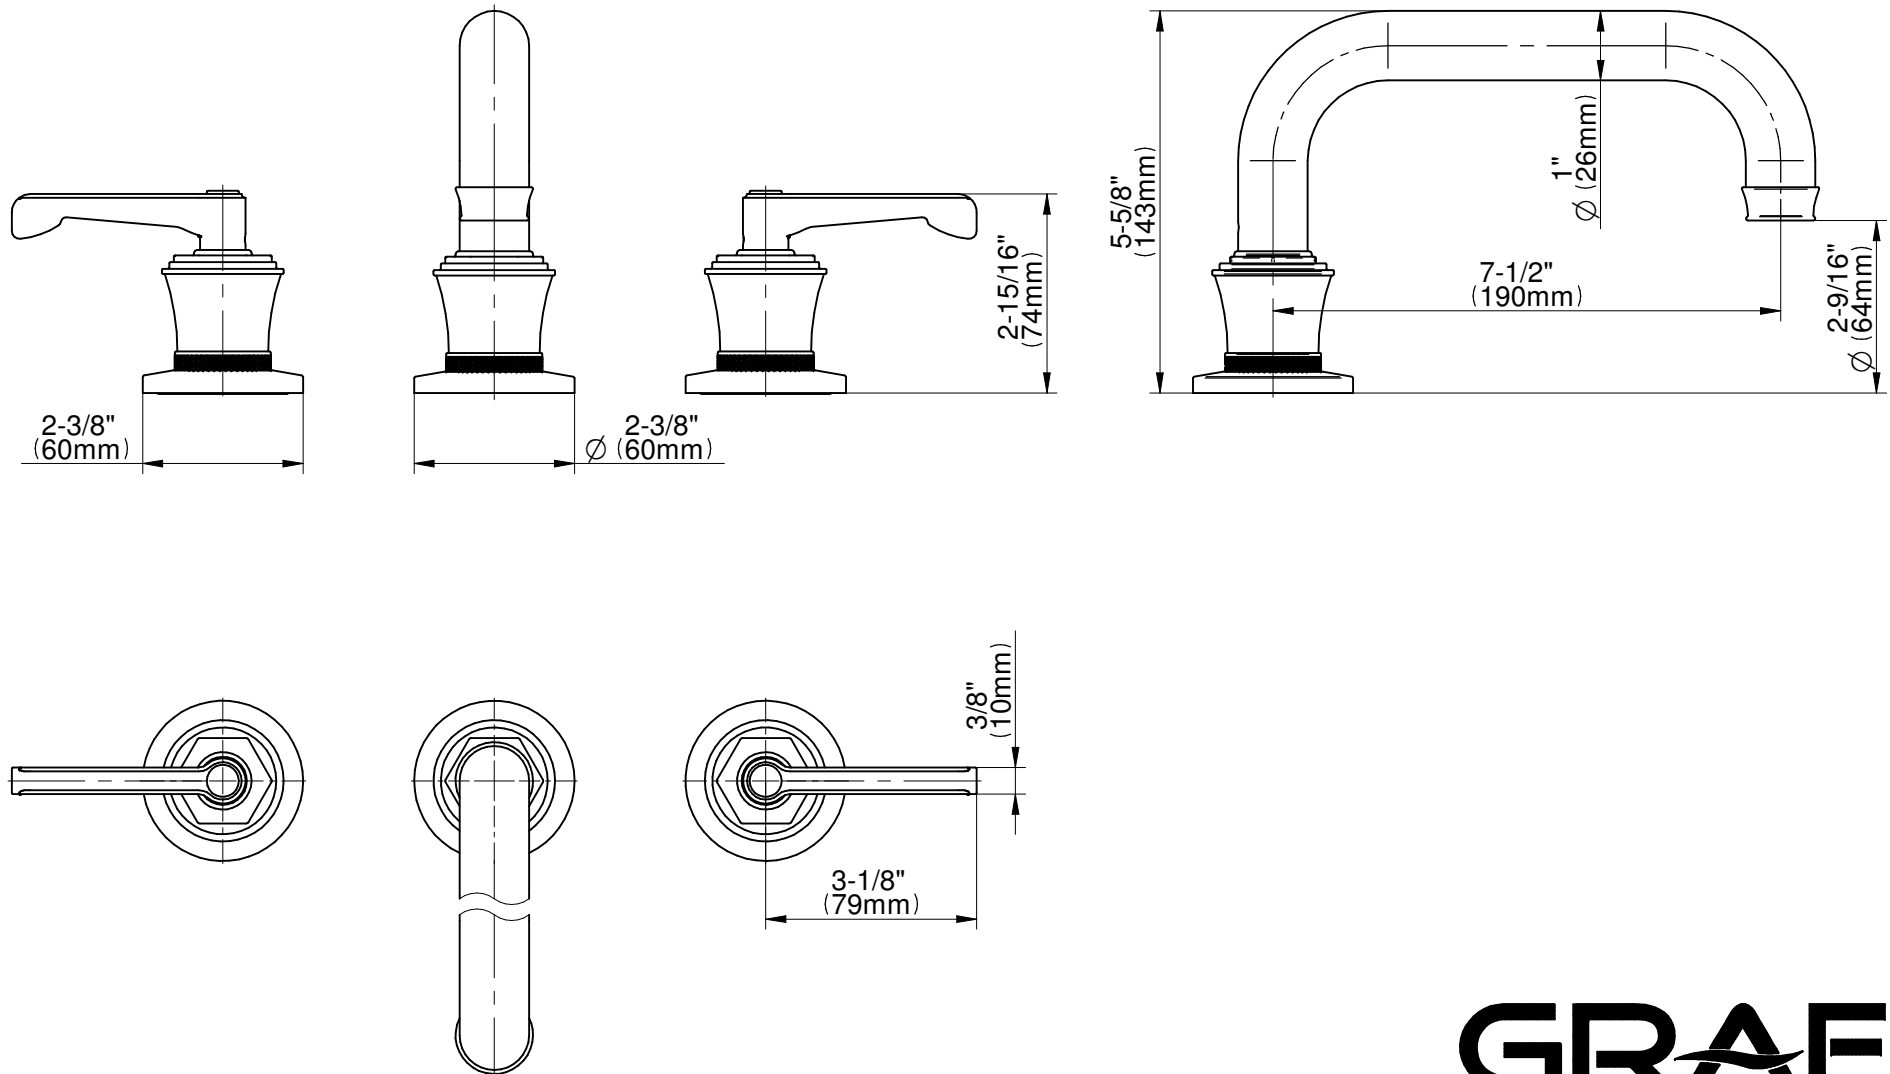

BATHROOM
 Vignola Roman Tub (Rough &
 Trim)
G-11650-LM60

GRAFF[®]
 Art of Bath

Information

- Matching deck-mounted handshower and diverter set available

Finishes

G-11650-...-LM60B-T

Vignola Series

GRAFF[®]
Art of Bath