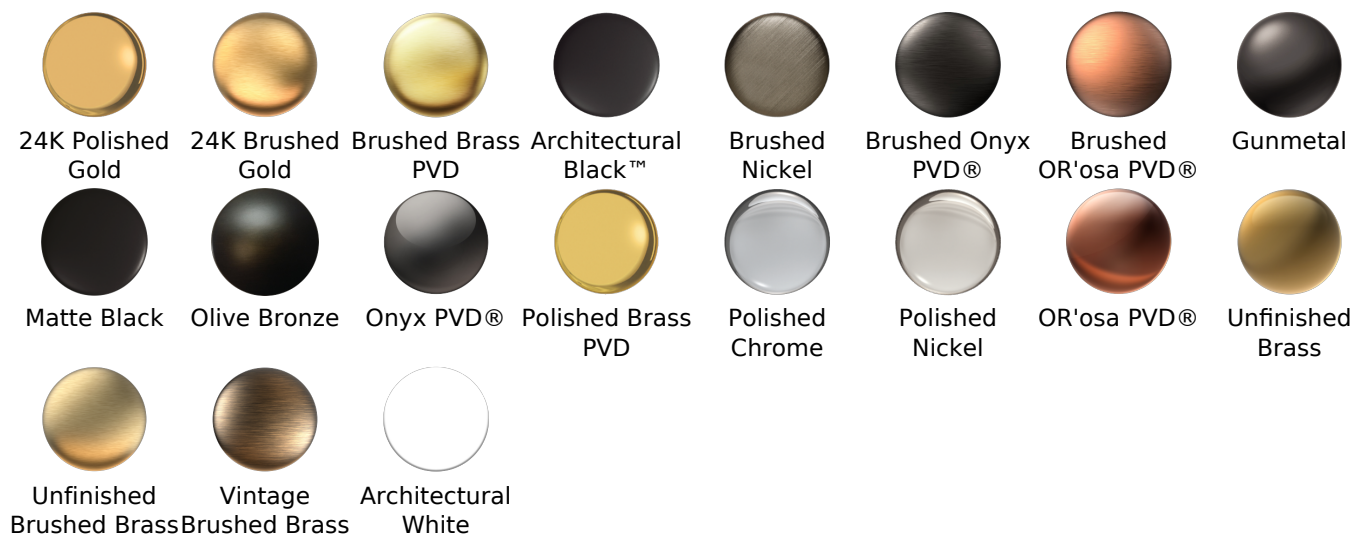

BATHROOM
 Vignola Roman Tub (Rough &
 Trim)
G-11650-LM60

GRAFF[®]
 Art of Bath

Information

- Matching deck-mounted handshower and diverter set available

Finishes

G-11650-...-LM60B-T

Vignola Series

GRAFF[®]
Art of Bath