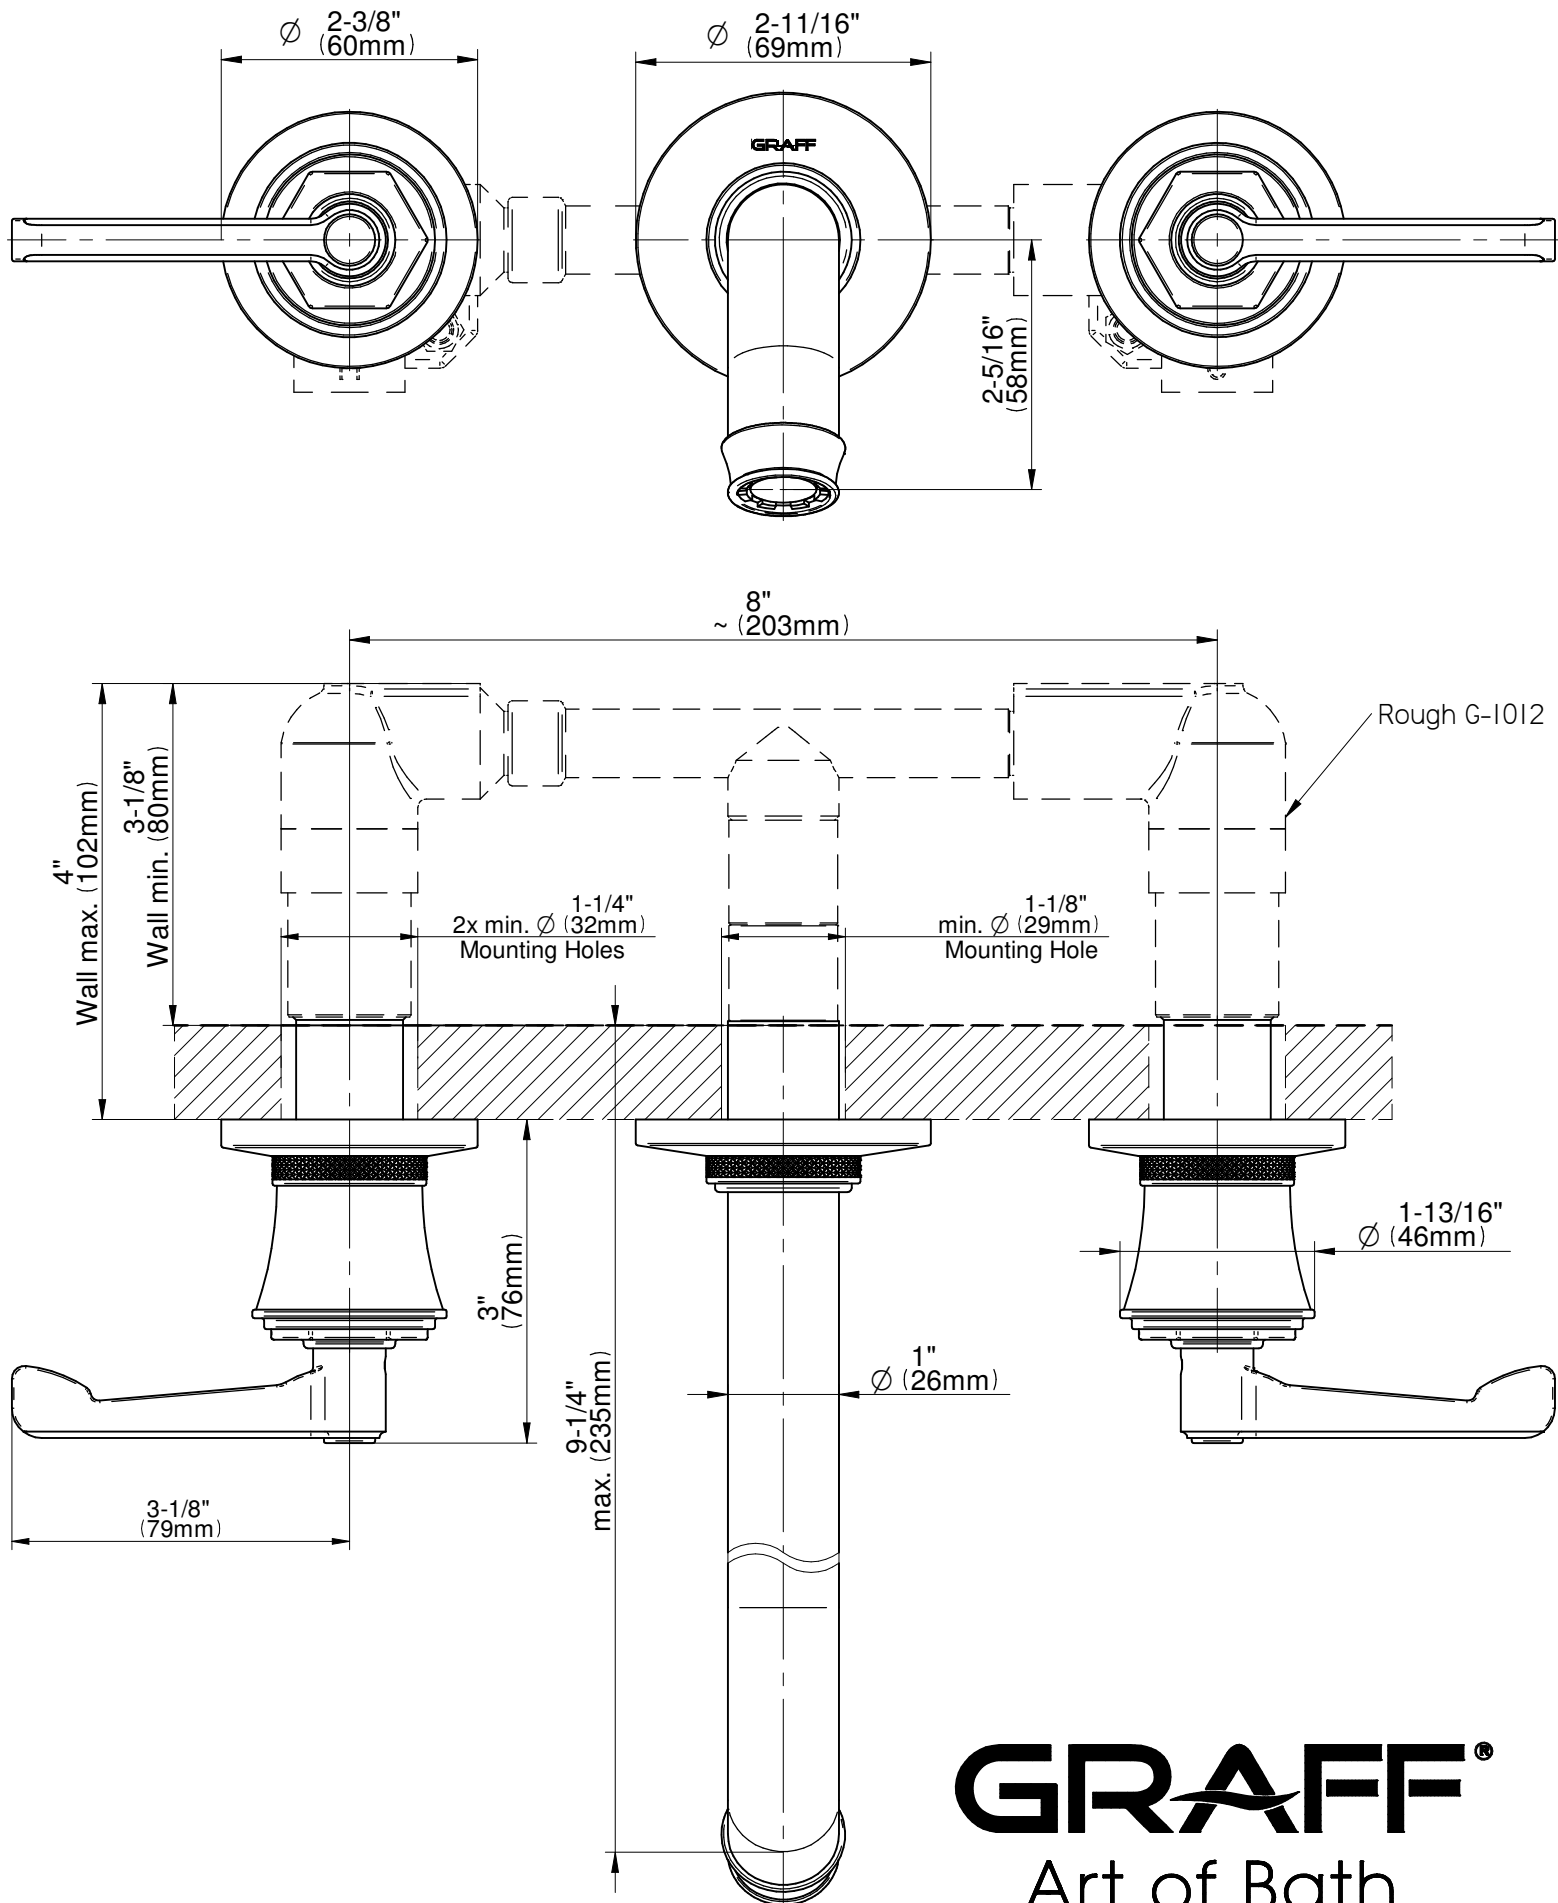

BATHROOM
 Vignola Wall-Mounted Lavatory
 Faucet (Rough & Trim)
G-11631-LM60

Information

- Wall-mount spout and handle installation
- Aerated flow rate ≤ 1.2 max gpm
- 8-1/4" spout reach
- CALGreen

Finishes

GN-11631-**-LM60B-T

VIGNOLA Series

GRAFF[®]
Art of Bath