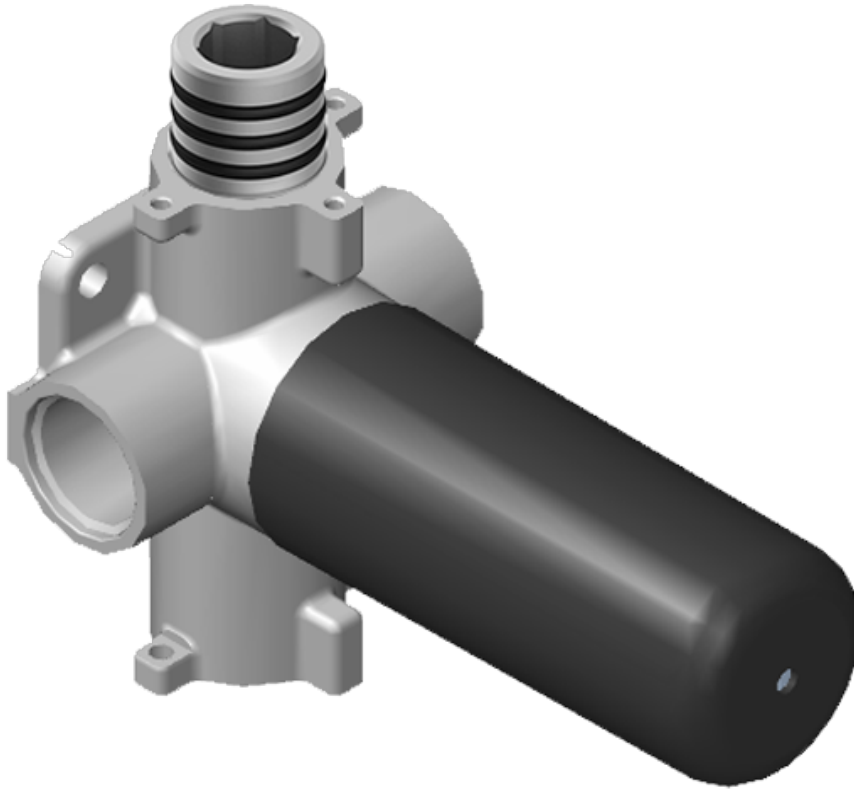

SHOWER
Canterbury M-Series 2-Way
Diverter Valve Trim with Handle
G-8038-LC1E1-T

GRAFF®

Information

- Single metal handle
- Decorative trim plate
- Use with G-8052 2-Way Diverter Volume Control Valve WITH Off Function and Pass-Through
- ADA

SHOWER
Two-Way Diverter Volume Control
Valve WITH Off Function and Pass-
Through
G-8052

GRAFF®

Information

- 11.7 gpm @ 60 psi
- 3/4" universal inlets/outlets with female threads
- Operates one function at a time
- Stacking inlet and pass-through port feature
- Supplied with protective plastic cover
- CALGreen compliant depending on functions

G-8052 M-Series
 2-Way Diverter Volume Control Valve
 WITH Off Function and Pass-Through

Product Features

- 12.1 gpm @ 60 psi
- 3/4" universal inlets/outlets with female threads
- Stacking inlet and pass-through port feature
- Supplied with protective plastic cover
- CalGreen compliant dependent on functions