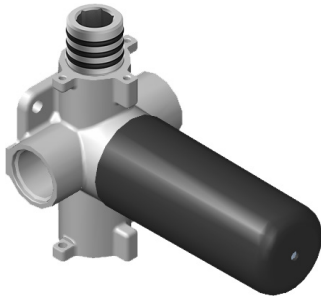

SHOWER
Two-Way Diverter Volume Control
Valve WITH Off Function and Pass-
Through
G-8052

GRAFF®

Information

- 11.7 gpm @ 60 psi
- 3/4" universal inlets/outlets with female threads
- Operates one function at a time
- Stacking inlet and pass-through port feature
- Supplied with protective plastic cover
- CALGreen compliant depending on functions

G-8052 M-Series
 2-Way Diverter Volume Control Valve
 WITH Off Function and Pass-Through

Product Features

- 12.1 gpm @ 60 psi
- 3/4" universal inlets/outlets with female threads
- Stacking inlet and pass-through port feature
- Supplied with protective plastic cover
- CalGreen compliant dependent on functions