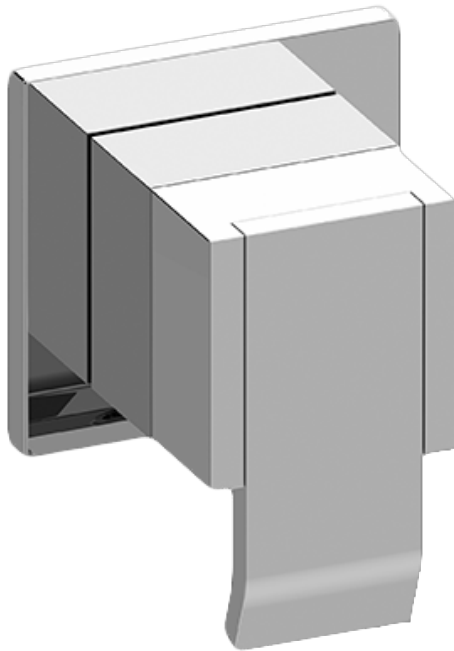

BATHROOM  
Qubic M-Series Stop/Volume  
Control Valve Trim with Handle

**GRAFF®**

**G-8098-LM38E1-T**

Old code: G-8098-LM38E1-T

---

# G-8098-LM38E1