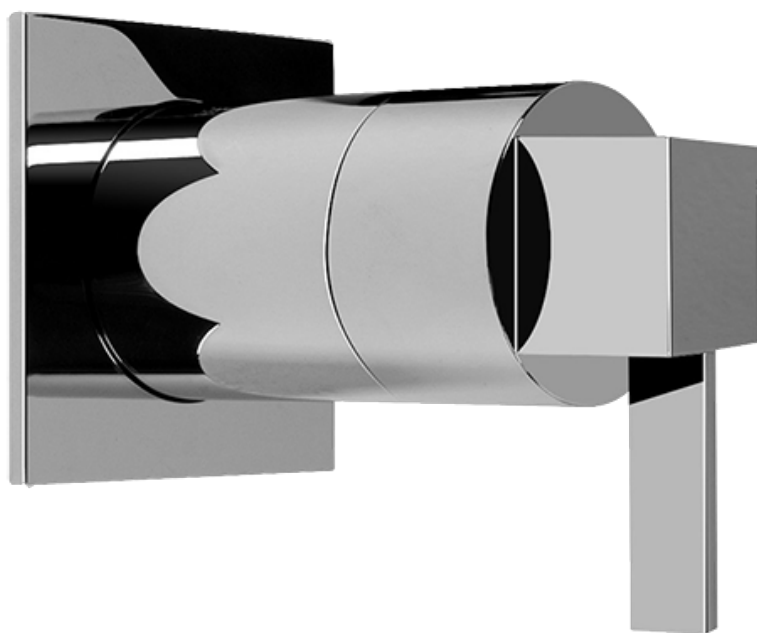

BATHROOM
Qubic Tre SOLID Trim Plate
w/Handle

GRAFF®

G-8095-LM39S-T

Old code: G-8095-LM39S-T

G-8095