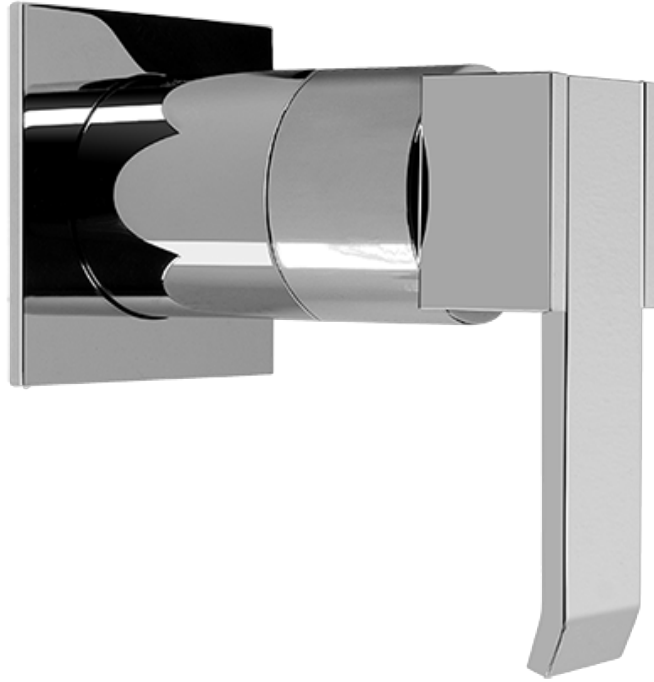

BATHROOM
Qubic SOLID Trim Plate w/Handle
G-8095-LM38S-T
Old code: G-8095-LM38S-T

GRAFF®

G-8095-LM38S-T

Qubic Collection

Stop/Volume Control Valve Trim with Handle

GRAFF[®]
CUTTING EDGE DESIGN

Product Features

- Single metal handle and decorative trim plate
- Use with G-8070 or G-8075 thermostatic stop/volume control rough valve

Available Finishes

- Polished Chrome
G-8095-LM38S-PC-T
- Polished Nickel
G-8095-LM38S-PN-T
- Steelnox[®]
G-8095-LM38S-SN-T
- Olive Bronze[™]
G-8095-LM38S-OB-T
- Architectural Black w/Chrome Accents
G-8095-LM38S-PC/BK-T