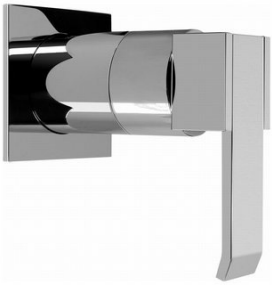

BATHROOM
Qubic SOLID Trim Plate w/Handle
G-8095-LM38S-T
Old code: G-8095-LM38S-T

GRAFF®

G-8095-LM38S-T

Qubic Collection

Stop/Volume Control Valve Trim with Handle

GRAFF[®]
CUTTING EDGE DESIGN

Product Features

- Single metal handle and decorative trim plate
- Use with G-8070 or G-8075 thermostatic stop/volume control rough valve

Available Finishes

- Polished Chrome
G-8095-LM38S-PC-T
- Polished Nickel
G-8095-LM38S-PN-T
- Steelnox[®]
G-8095-LM38S-SN-T
- Olive Bronze[™]
G-8095-LM38S-OB-T
- Architectural Black w/Chrome Accents
G-8095-LM38S-PC/BK-T