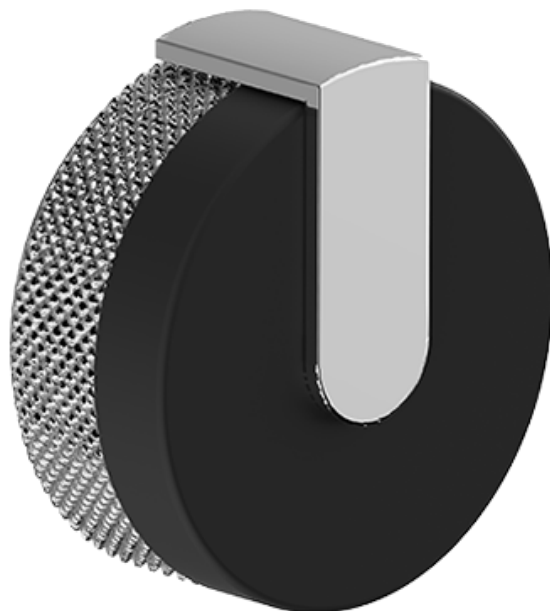

BATHROOM  
MOD+ M-Series Stop/Volume  
Control Valve Trim with Handle  
**G-8089-T**

---

**GRAFF®**