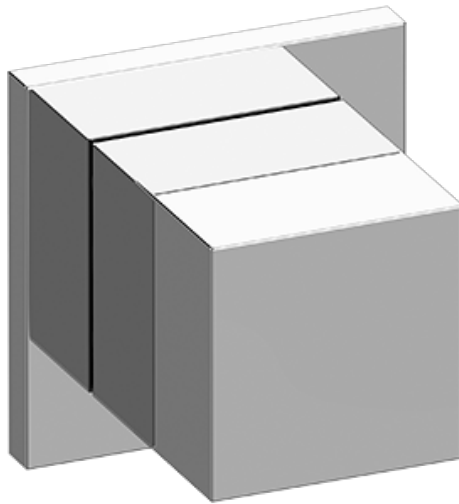

BATHROOM  
M-Series Square Three-Way  
Diverter Valve Trim Plate and  
Handle

**GRAFF®**

**G-8072-SH1-T**

Old code: G-8072-SH1-T

---

# G-8072-SH1-T

M-Series

Square M-Series 3-Way Diverter Valve Trim with Handle

**GRAFF**<sup>®</sup>  
CUTTING EDGE DESIGN

## Product Features

- Single metal handle
- Decorative trim plate
- Use with G-8053 3-way diverter control rough valve WITH off function
- To complete package, you must order rough valves