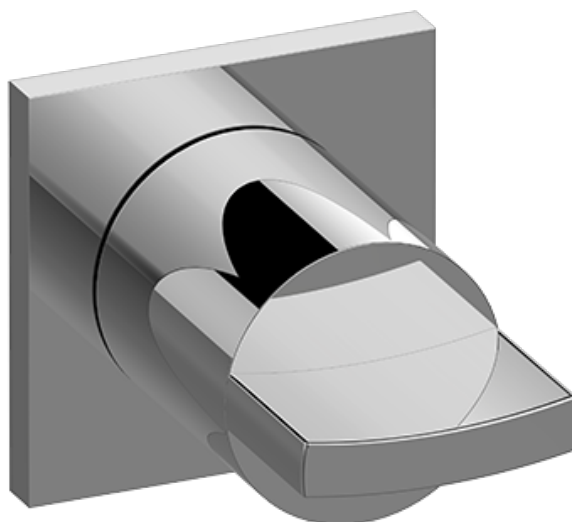

SHOWER  
M-Series 3-Way Diverter Valve  
Trim with Handle

**GRAFF®**

**G-8072-C14E1-T**

Old code: G-8072-C14E1-T

---

POS NO.	SPARE PART DESCRIPTION	PCS	ITEM NO.
	3 way diverter valve G-8072-C14E1-T		5018200
1	Handle body	1	5181760
2	Movable sleeve set	1	5121300
3	Rosette	1	5121330
4	Key hex PN-ISO 2936-2	1	9919050
5	Plug no.3	1	5108300
6	Slide Washer	1	2806640
7	Screw M4x4 PN-EN ISO 4027	1	9903024
8	Screw M4x6 PN-EN ISO 4029	1	9903157
9	Collar gasket	2	5121495
10	OR 3x1	1	9917040