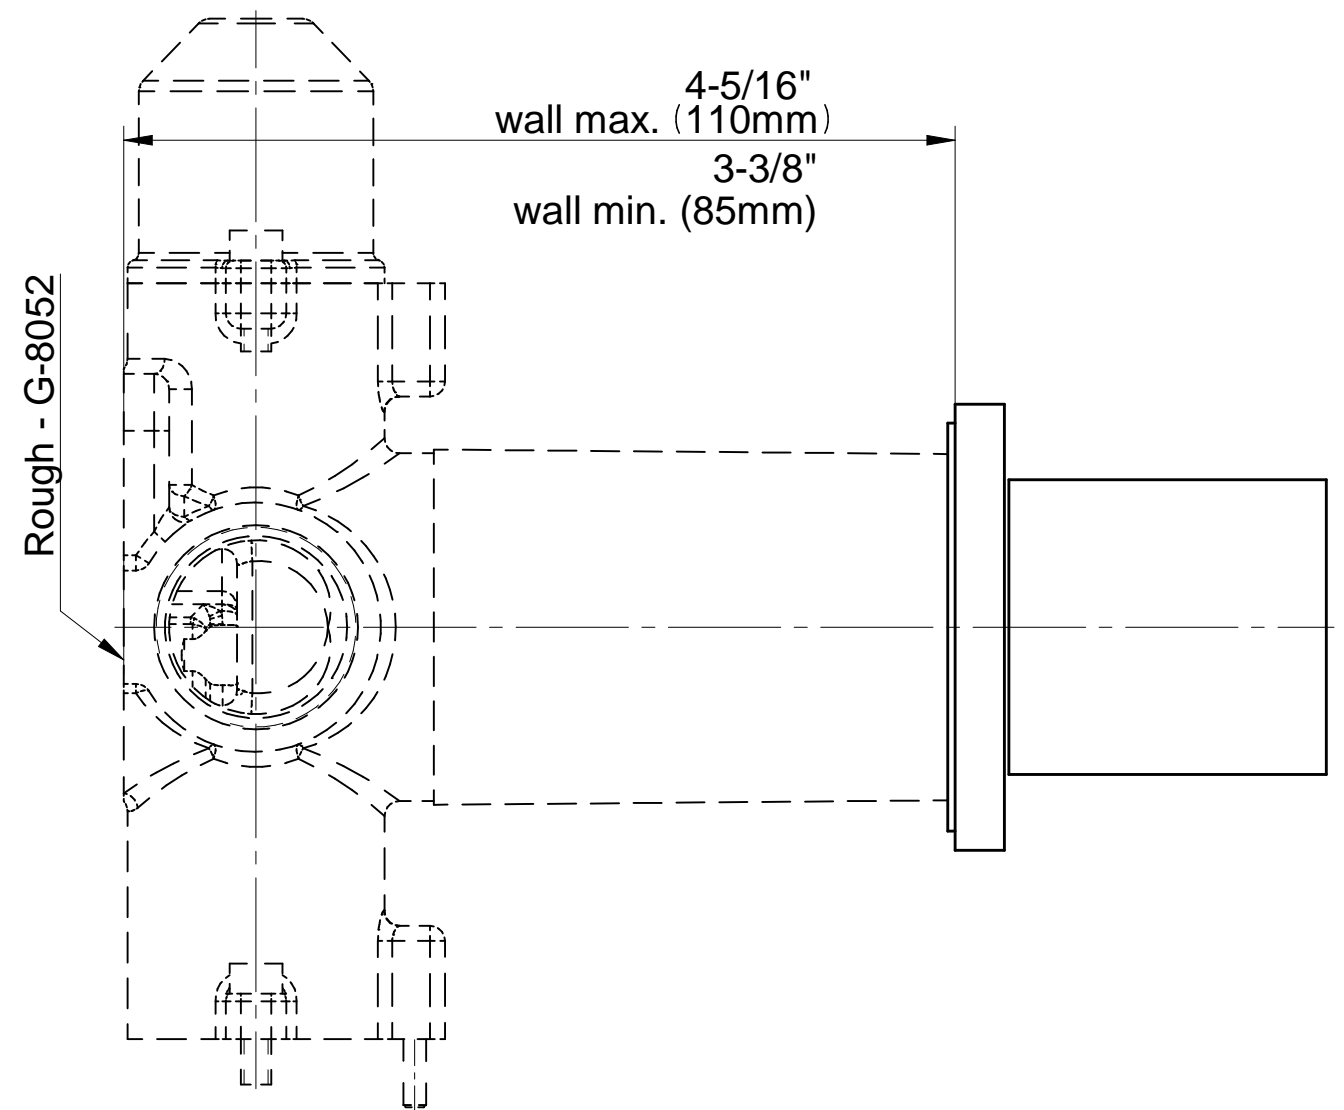

BATHROOM
M-Series Square Two-Way
Diverter Valve Trim Plate and
Handle

GRAFF[®]

G-8071-SH1-T

Old code: G-8071-SH1-T

G-8071-SH1-T

2-way Diverter Valve - Trim - M-Series

GRAFF[®]
CUTTING EDGE DESIGN