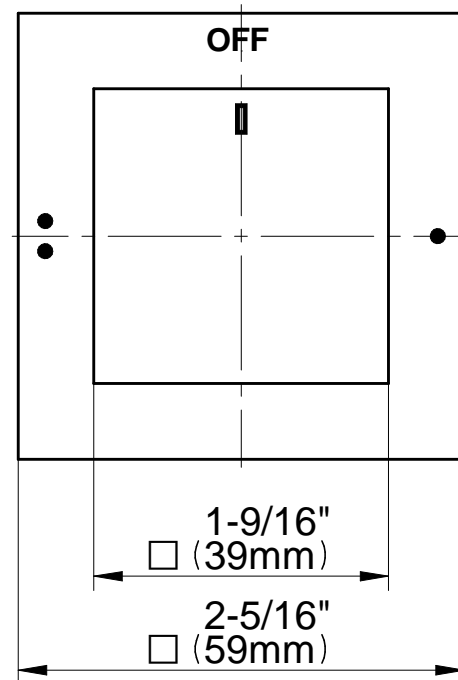

BATHROOM
M-Series Square Two-Way
Diverter Valve Trim Plate and
Handle

GRAFF[®]

G-8071-SH1-T

Old code: G-8071-SH1-T

G-8071-SH1-T

2-way Diverter Valve - Trim - M-Series

GRAFF[®]
CUTTING EDGE DESIGN