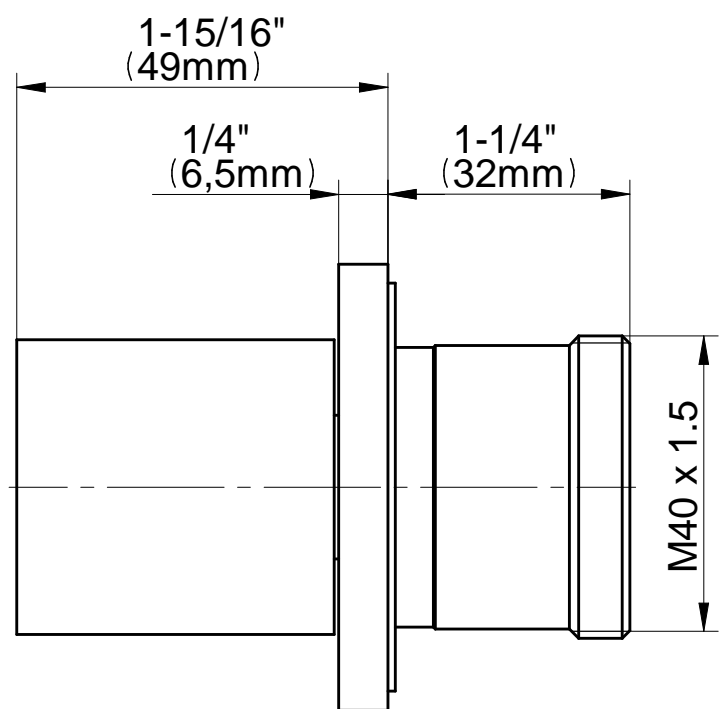

BATHROOM
M-Series Square Two-Way
Diverter Valve Trim Plate and
Handle

GRAFF[®]

G-8071-SH1-T

Old code: G-8071-SH1-T

G-8071-SH1-T

2-way Diverter Valve - Trim - M-Series

GRAFF[®]
CUTTING EDGE DESIGN