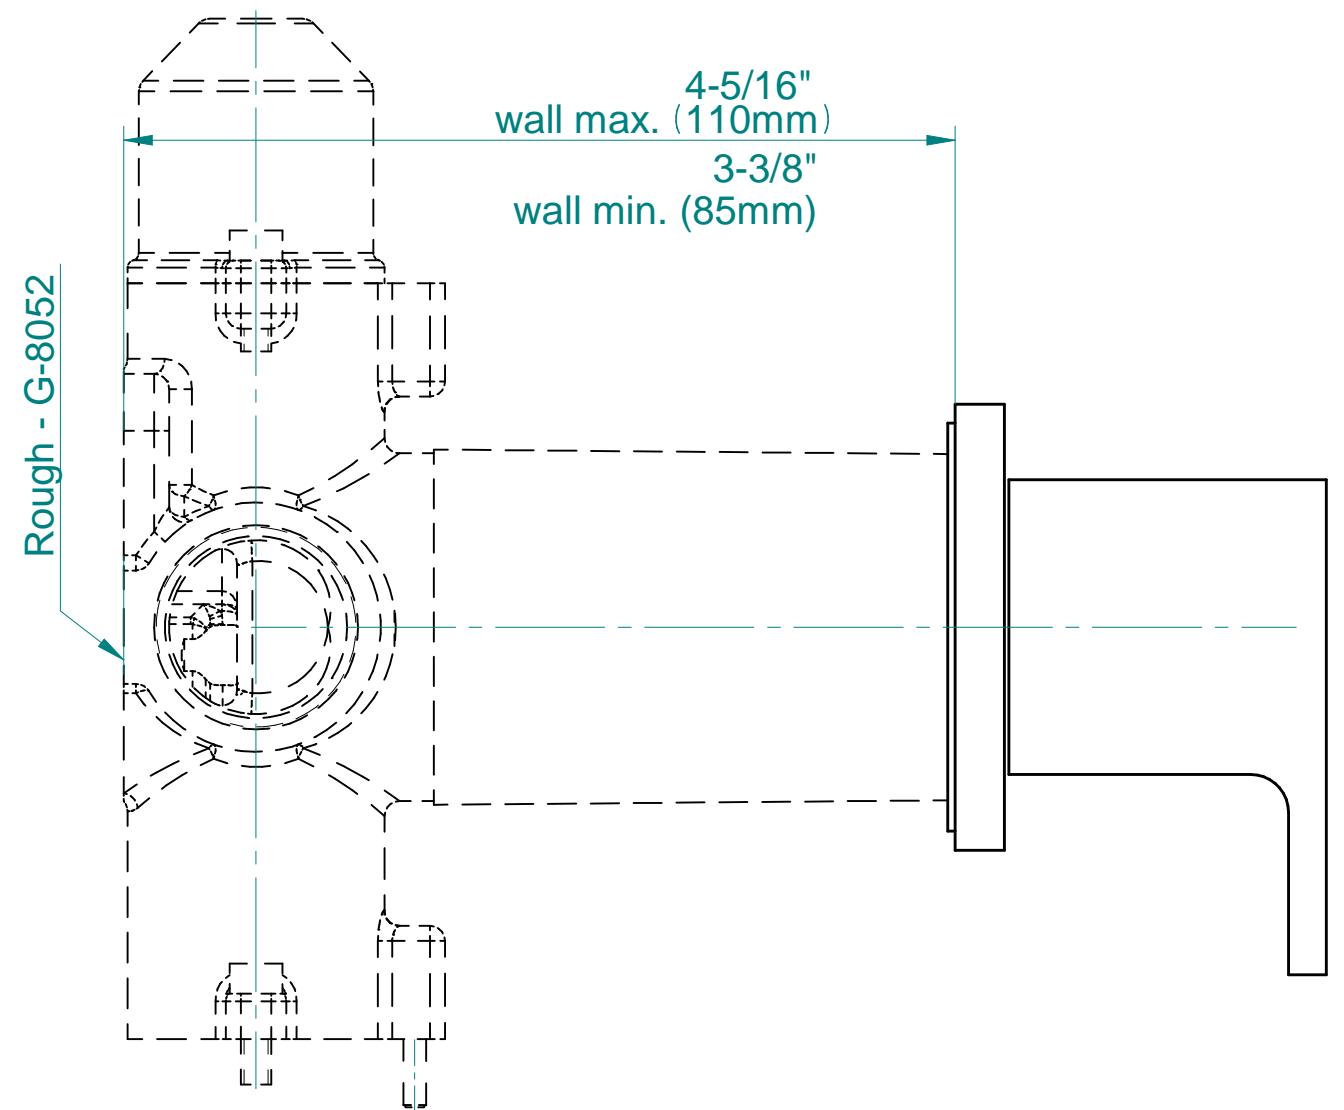

SHOWER
Solar M-Series 2-Way Diverter
Valve Trim with Handle

GRAFF[®]

G-8071-LM31E1-T

Old code: G-8071-LM31E1-T

G-8071-LM31E1-T

SOLAR Series

GRAFF[®]
CUTTING EDGE DESIGN