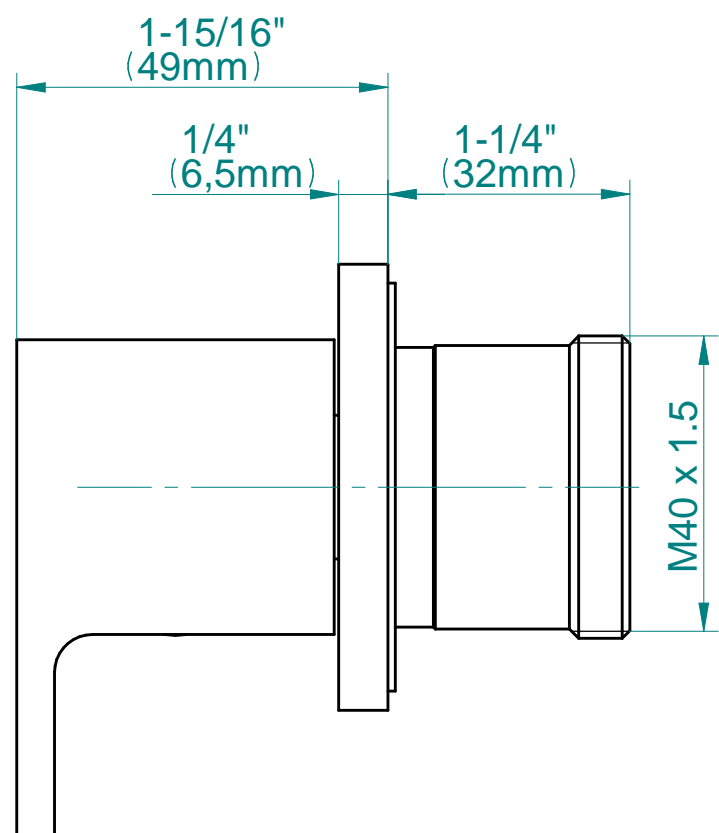

SHOWER
Solar M-Series 2-Way Diverter
Valve Trim with Handle

GRAFF[®]

G-8071-LM31E1-T

Old code: G-8071-LM31E1-T

G-8071-LM31E1-T

SOLAR Series

GRAFF[®]
CUTTING EDGE DESIGN