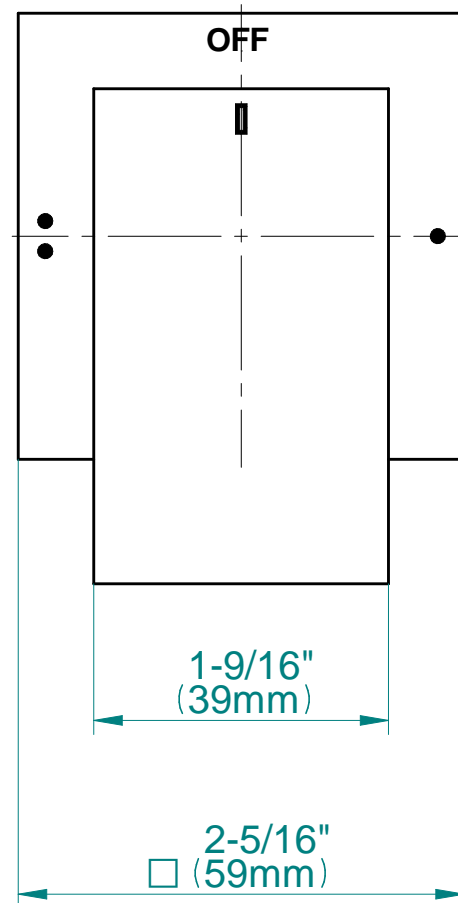

SHOWER
Solar M-Series 2-Way Diverter
Valve Trim with Handle

GRAFF[®]

G-8071-LM31E1-T

Old code: G-8071-LM31E1-T

G-8071-LM31E1-T

SOLAR Series

GRAFF[®]
CUTTING EDGE DESIGN