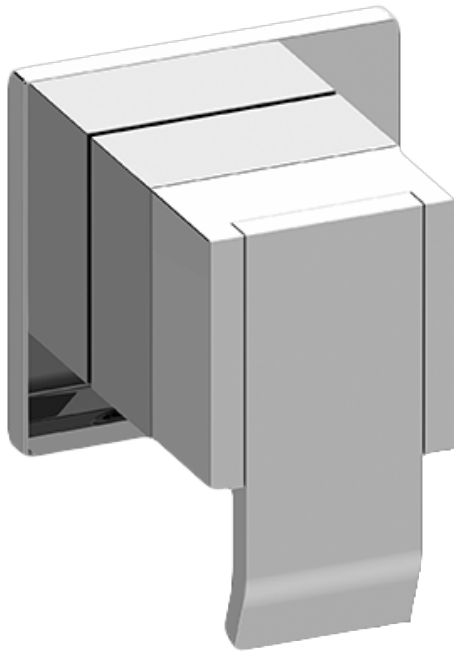

BATHROOM  
Qubic M-Series 2-Way Diverter  
Valve Trim with Handle

**GRAFF®**

**G-8071-LM38E1-T**

Old code: G-8071-LM38E1-T

---

# G-8071-LM38E1-T