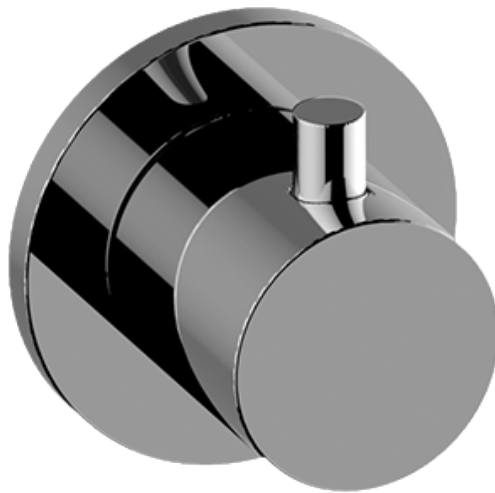

BATHROOM
M-Series Round Three-Way
Diverter Valve Trim Plate and
Handle

GRAFF®

G-8069-RH1-T

Old code: G-8069-RH1-T

G-8069-RH1-T

3-way Diverter Valve - Trim - M-Series

GRAFF[®]
CUTTING EDGE DESIGN