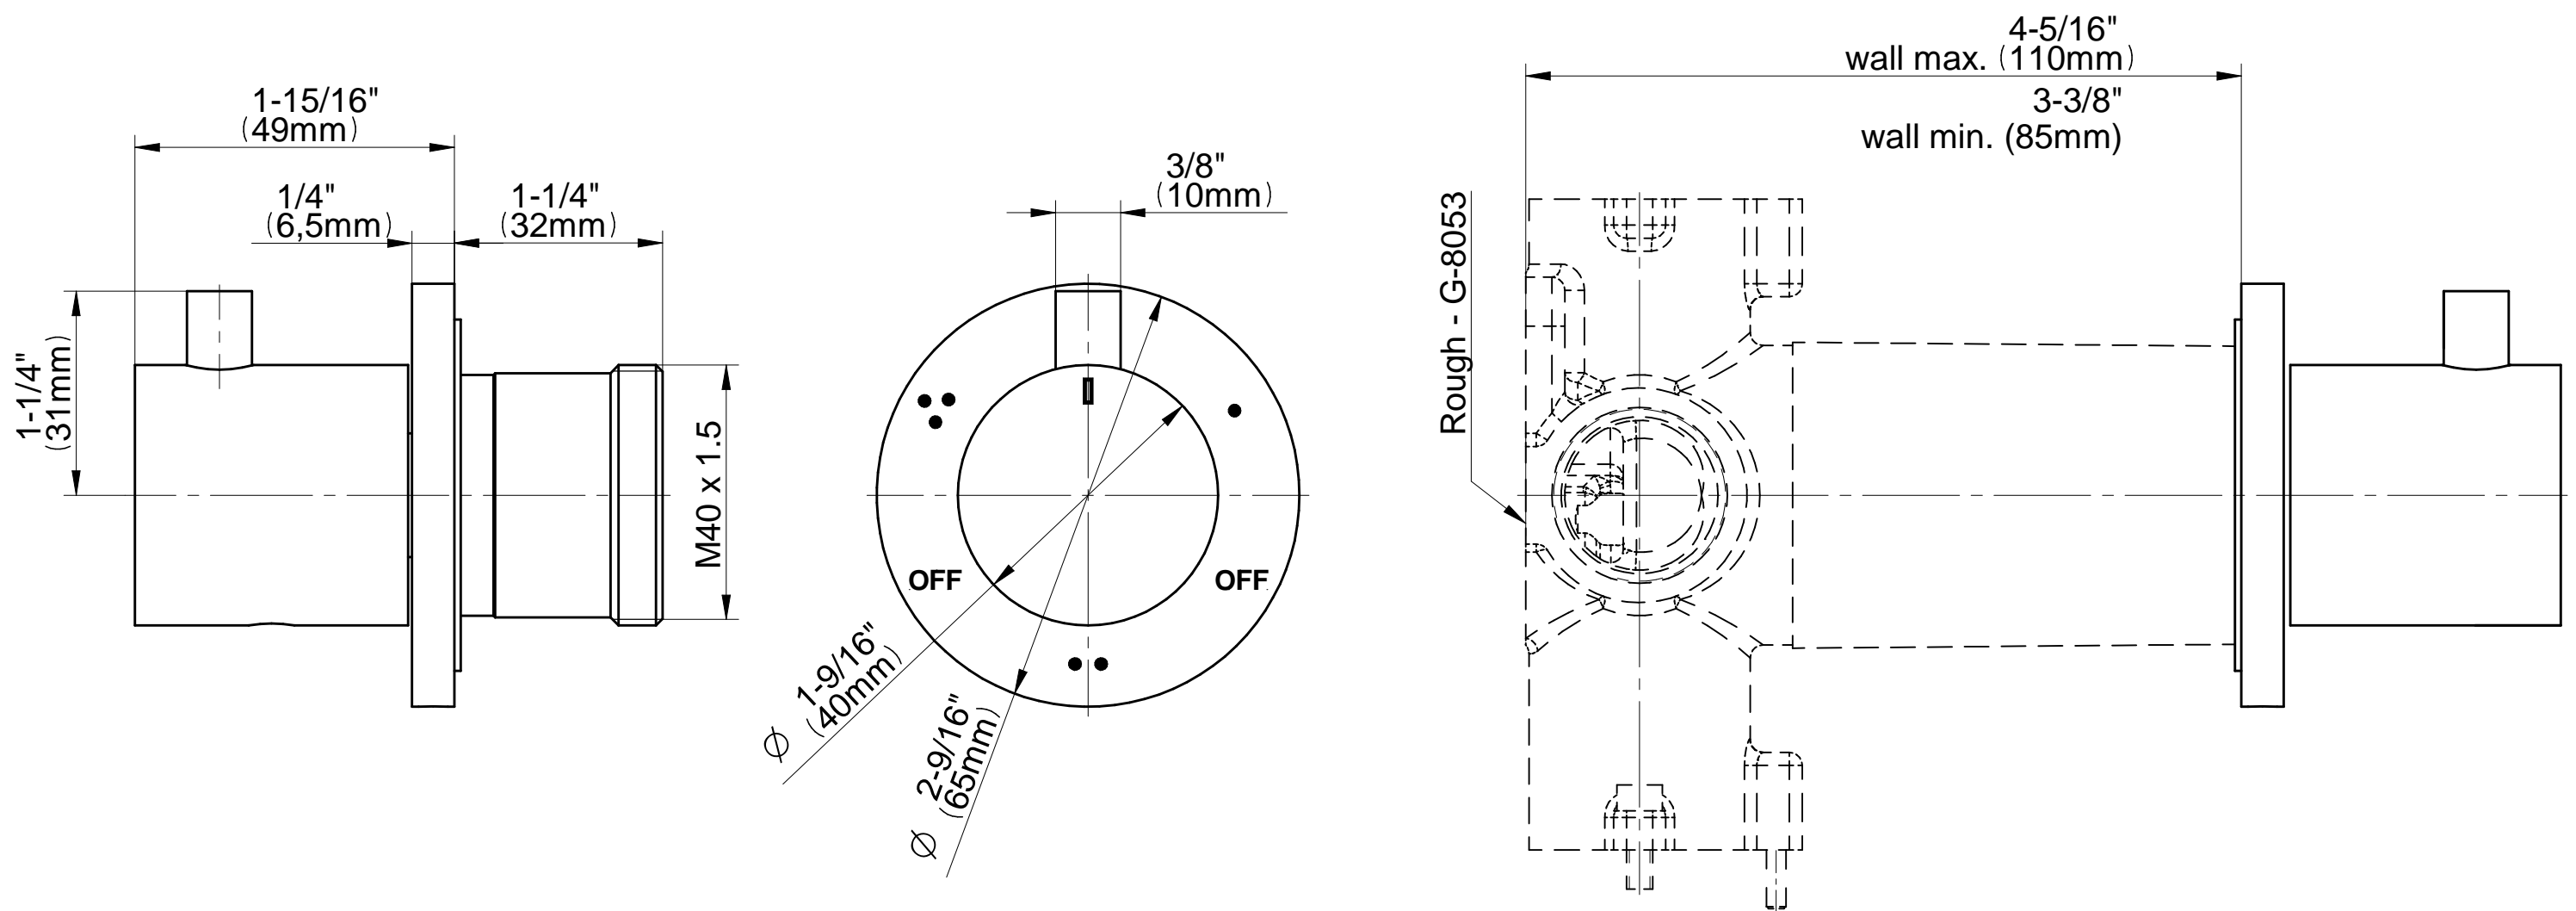

BATHROOM
M-Series Round Three-Way
Diverter Valve Trim Plate and
Handle

GRAFF®

G-8069-RH1-T

Old code: G-8069-RH1-T

G-8069-RH1-T

3-way Diverter Valve - Trim - M-Series

GRAFF[®]
CUTTING EDGE DESIGN