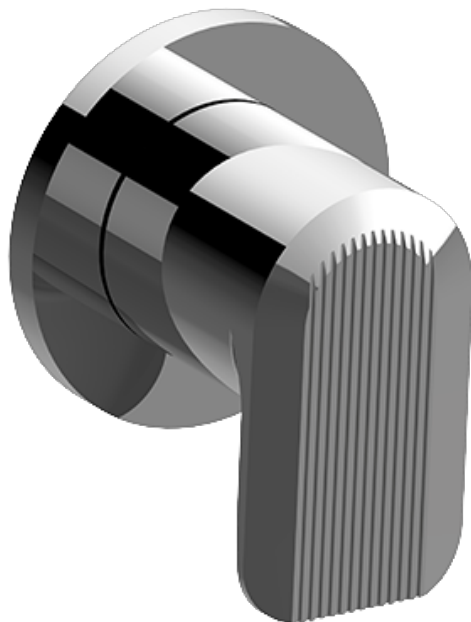

BATHROOM
M-Series 3-Way Diverter Valve
Trim with Handle
G-8069-LM58E1-T

GRAFF[®]

G-8069-LM58E1-T

Sento Series