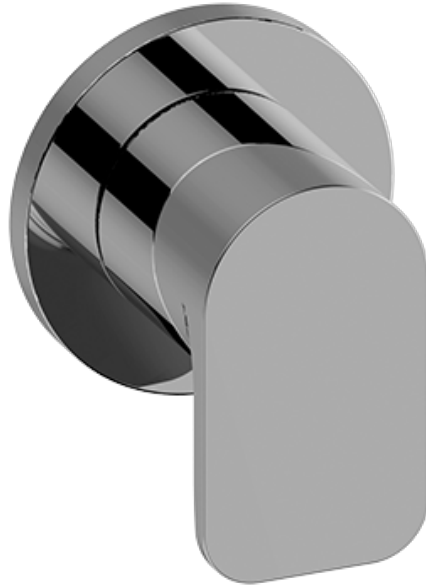

BATHROOM
Sento M-Series 3-Way Diverter
Valve Trim with Handle

G-8069-LM42E1-T

Old code: G-8069-LM42E1-T

GRAFF®

G-8069-LM42E1-T

SENTO Series