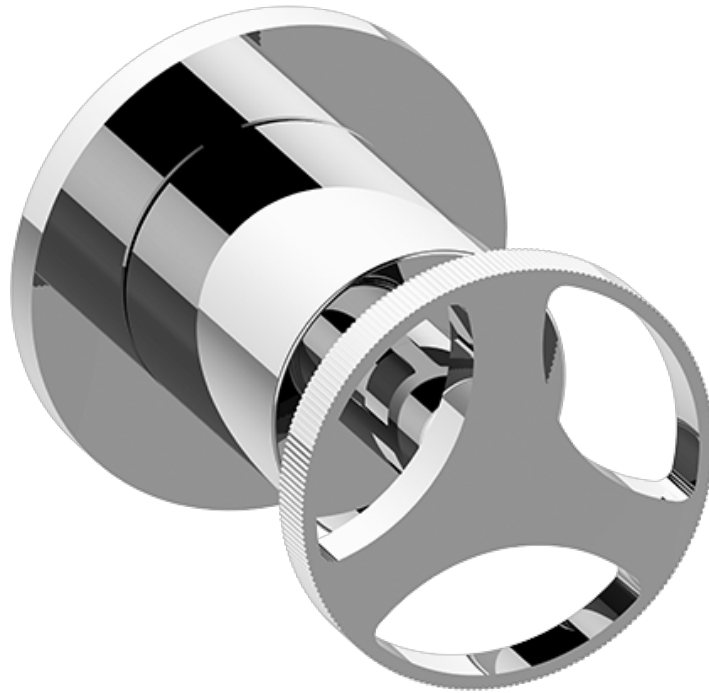

BATHROOM  
Harley M-Series 3-Way Diverter  
Valve Trim with Handle

**GRAFF®**

**G-8069-C19E1-T**

Old code: G-8069-C19E1-T

---

# G-8069-C19E1