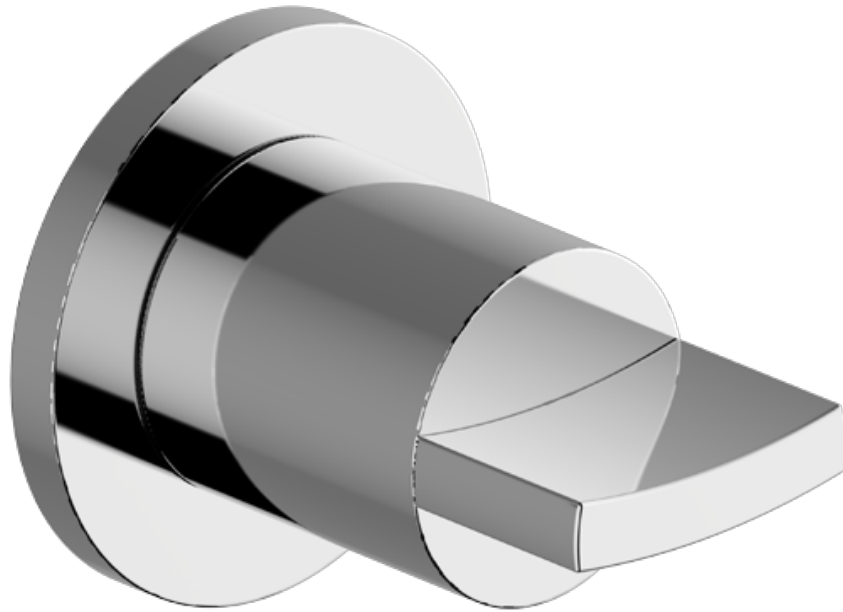

BATHROOM
Round M-Series 3-Way Shared
Diverter Valve Trim with Handle
G-8069S-C14E1-T

GRAFF®

G-8069S-C14E1-T

LUNA Series