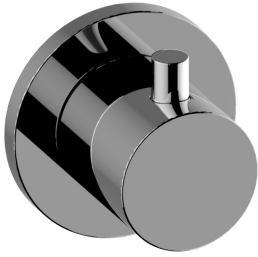

BATHROOM  
M-Series Round Two-Way Diverter  
Valve Trim Plate and Handle

**GRAFF®**

**G-8068-RH1-T**

Old code: G-8068-RH1-T

---

# G-8068-RH1-T

## M-Series Round Two-Way Diverter Valve Trim Plate and Handle

### Product Features

- Single metal handle
- Decorative trim plate
- To complete package, you must order G-8052 2-way diverter valve WITH off function and pass through