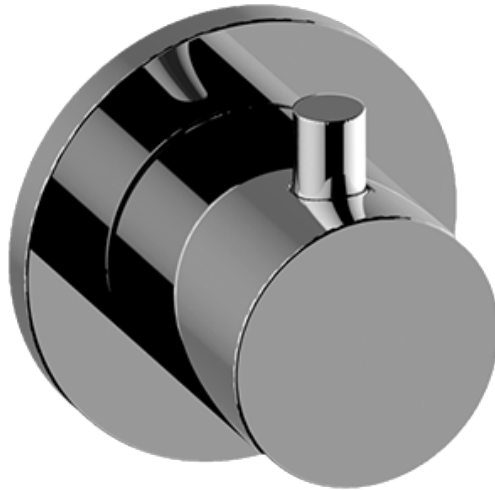

BATHROOM  
M-Series Round Two-Way Diverter  
Valve Trim Plate and Handle

**GRAFF®**

**G-8068-RH1-T**

Old code: G-8068-RH1-T

---

# G-8068-RH1-T

## M-Series Round Two-Way Diverter Valve Trim Plate and Handle

### Product Features

- Single metal handle
- Decorative trim plate
- To complete package, you must order G-8052 2-way diverter valve WITH off function and pass through