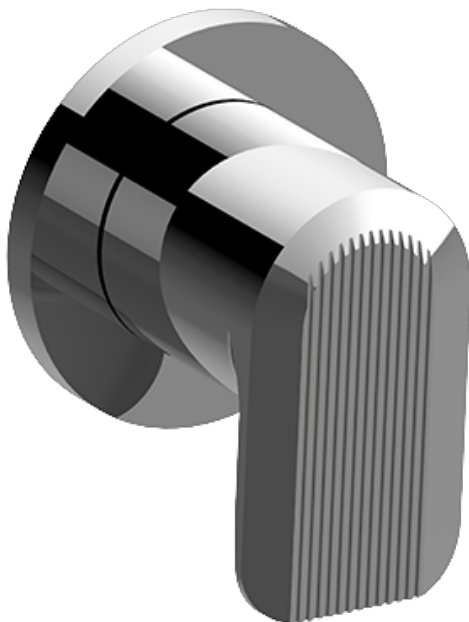

BATHROOM
M-Series 2-Way Diverter Valve
Trim with Handle
G-8068-LM58E1-T

GRAFF®

G-8068-LM58E1-T

Sento Series