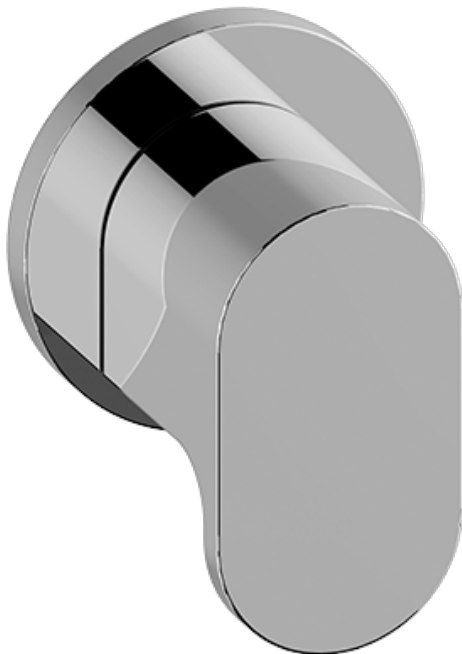

BATHROOM
Ametis M-Series 2-Way Diverter
Valve Trim with Handle

GRAFF®

G-8068-LM44E1-T

Old code: G-8068-LM44E1-T

G-8068-LM44E1-T

AMETIS Series