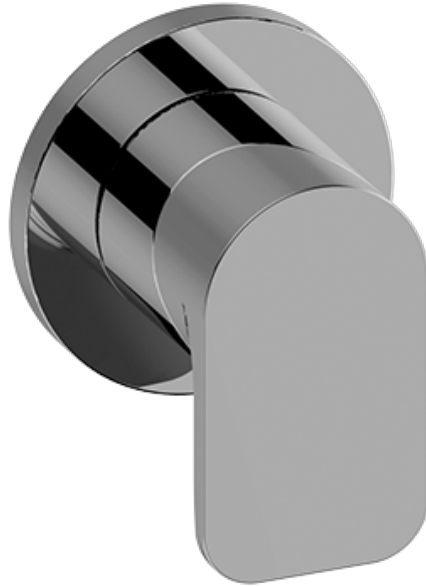

BATHROOM
Sento M-Series 2-Way Diverter
Valve Trim with Handle

G-8068-LM42E1-T

Old code: G-8068-LM42E1-T

GRAFF®

G-8068-LM42E1

SENTO Series