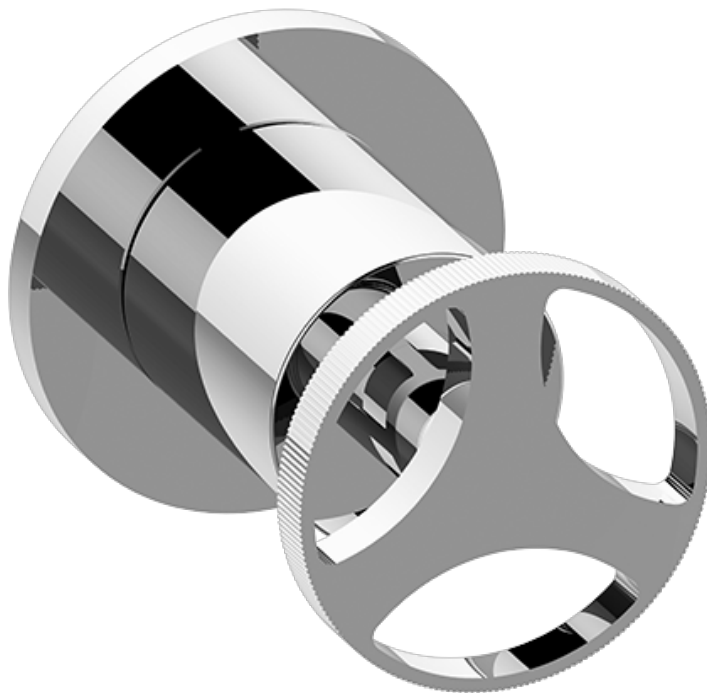

BATHROOM
Harley M-Series 2-Way Diverter
Valve Trim with Handle
G-8068-C19E1-T

GRAFF[®]

G-8068-C19E1

HARLEY Series