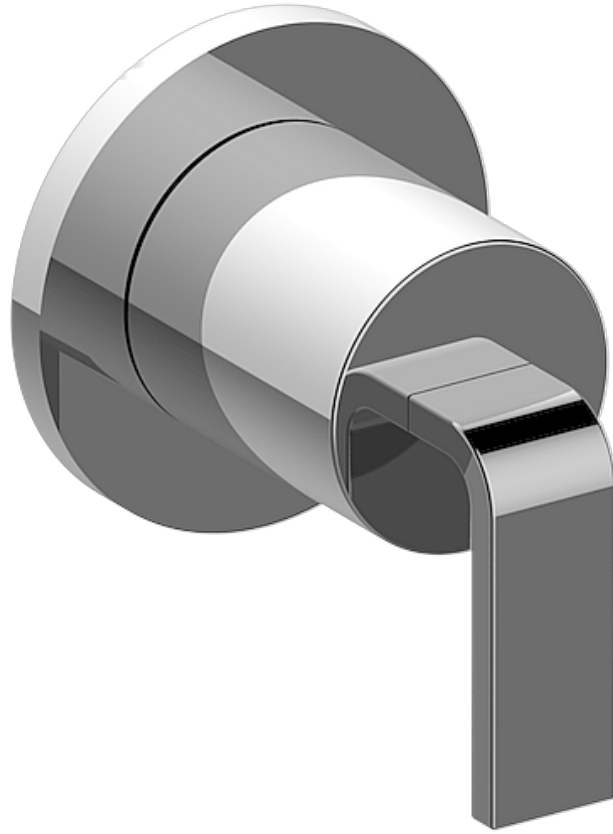

BATHROOM
2-Way Diverter Valve Trim with
Handle
G-8068-LM40E1-T

GRAFF®

G-8068-LM40E1-T

M-Series

2-Way Diverter Valve Trim with Handle

GRAFF®

Product Features

- Single metal handle
- Decorative trim plate
- To complete package, you must order G-8052 2-way diverter volume control valve WITH off function and pass-through
- ADA

Warranty

- Limited lifetime warranty

For complete warranty information go to www.graff-designs.com/en-nam/warranty

Available Finishes

- Polished Chrome
G-8068-LM40E1-PC
- Polished Nickel
G-8068-LM40E1-PN
- Brushed Nickel
G-8068-LM40E1-BNi
- Unfinished Brushed Brass*
G-8068-LM40E1-UBB*
- Unfinished Brass*
G-8068-LM40E1-UB*
- Matte Black*
G-8068-LM40E1-MBK*
- Architectural Black*
G-8068-LM40E1-BK*
- Architectural White*
G-8068-LM40E1-WT*
- Olive Brass
G-8068-LM40E1-OB
- Gunmetal*
G-8068-LM40E1-GM*
- Gunmetal Distressed*
G-8068-LM40E1-GMD*
- Steelnox
G-8068-LM40E1-SN
- OR'osa PVD*
G-8068-LM40E1-RG*
- Onyx PVD*
G-8068-LM40E1-OX*
- Polished Brass PVD*
G-8068-LM40E1-PB*
- Brushed Brass PVD*
G-8068-LM40E1-BB*
- Brushed Gold*
G-8068-LM40E1-BAU*
- Gold*
G-8068-LM40E1-AU*