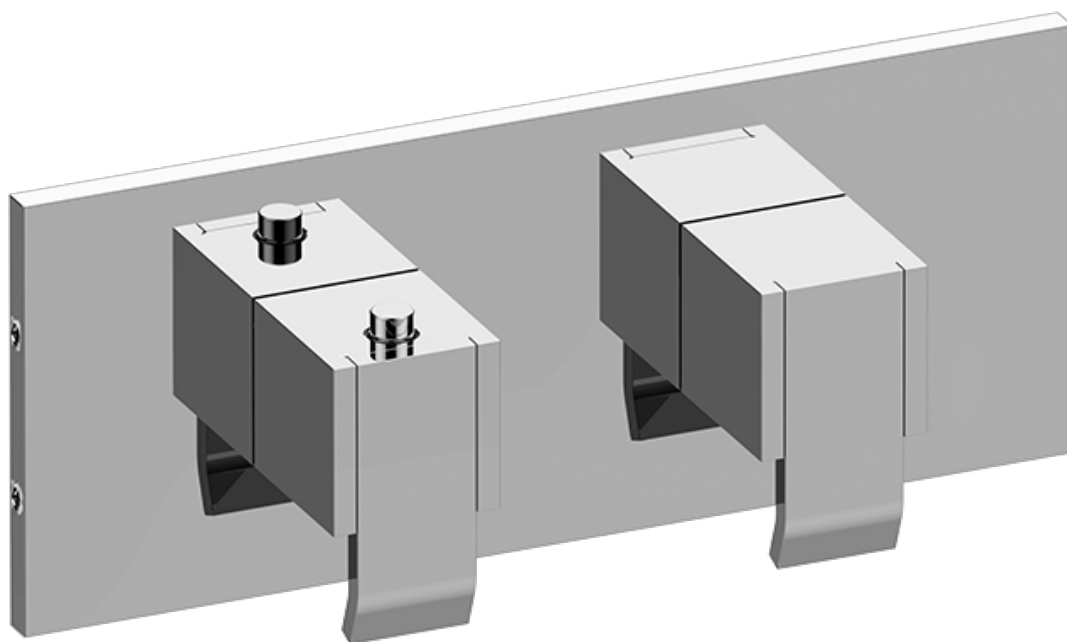

BATHROOM  
Qubic M-Series Valve Horizontal  
Trim with Two Handles

**GRAFF®**

**G-8048H-LM38E0-T**

Old code: G-8048H-LM38E0-T

---

# G-8048H-LM38E0-T