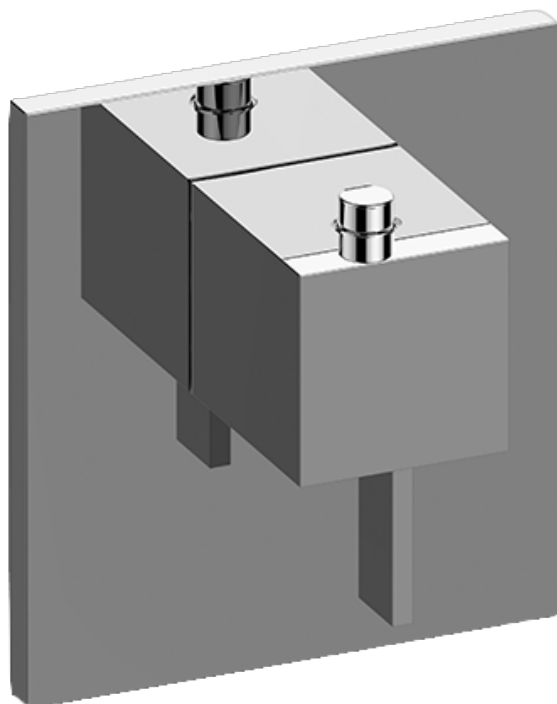

BATHROOM
Qubic Tre M-Series Thermostatic
Valve Trim with Handle

GRAFF®

G-8043-LM39E-T

Old code: G-8043-LM39E-T

G-8043-LM39E-**-T

Qubic Tre

M-Series Thermostatic Valve Trim with Handle

GRAFF®

Product Features

- Single metal handle and decorative trim plate
- Use with G-8006 thermostatic rough valve

Available Finishes

- Polished Chrome
G-8043-LM39E-PC-T
- Brushed Nickel
G-8043-LM39E-BNi-T
- Polished Nickel
G-8043-LM39E-PN-T
- Steelnox*
G-8043-LM39E-SN-T*
- Olive Bronze*
G-8043-LM39E-OB-T*