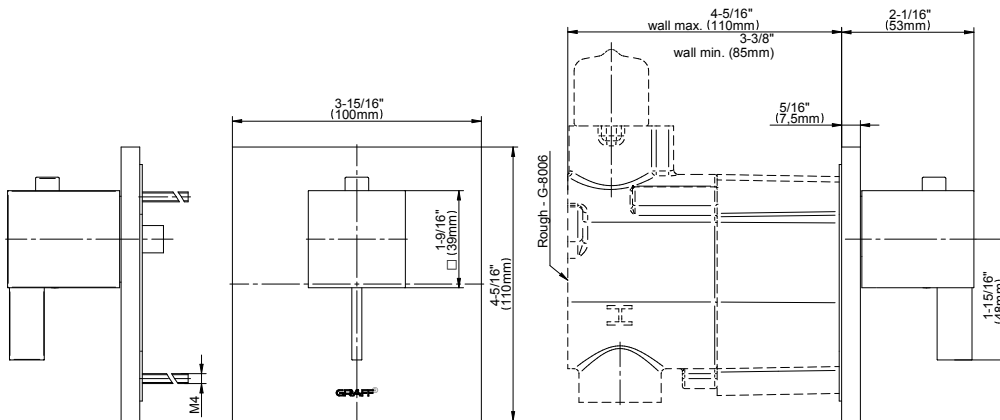

The measurements shown are for reference only. Products and specifications shown are subject to change without notice. Revised 5/2018.

www.graff-designs.com | phone: 800-954-4723