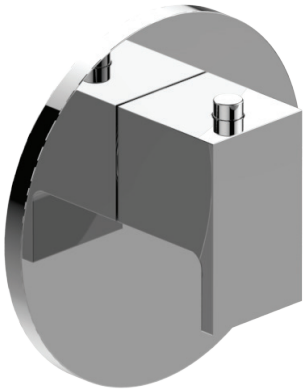

BATHROOM
Round M-Series Thermostatic
Valve Trim with Handle
G-8037-LM31E-T

GRAFF[®]

G-8037-LM31E-T

M-Series

Round M-Series Thermostatic Valve Trim with Handle

GRAFF®

Product Features

- Single metal handle
- Decorative trim plate
- To complete package, you must order G-8006 thermostatic rough valve
- ADA

Warranty

- Limited lifetime warranty

For complete warranty information go to <https://www.graff-faucets.com/en/info/faqs>

Available Finishes

- Polished Chrome
G-8037-LM31E-PC-T
- Polished Nickel*
G-8037-LM31E-PN-T*
- Matte Black
G-8037-LM31E-MBK-T
- Architectural Black
G-8037-LM31E-BK-T
- Architectural White
G-8037-LM31E-WT-T
- Steinox (Satin Nickel)
G-8037-LM31E-SN-T
- 24K Brushed Gold
G-8037-LM31E-BAU-T
- 24K Gold
G-8037-LM31E-AU-T