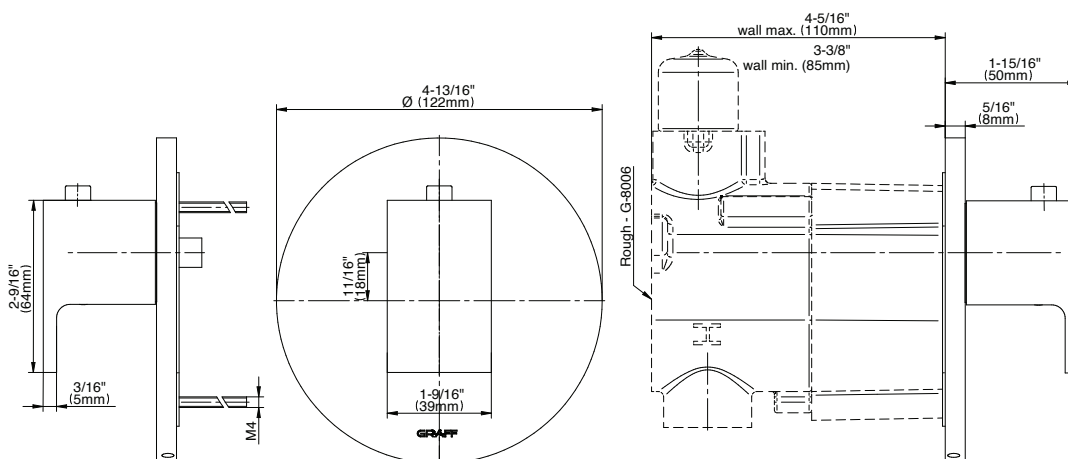

The measurements shown are for reference only. Products and specifications shown are subject to change without notice. Revised 9/2020.

www.graff-designs.com | phone: 800-954-4723