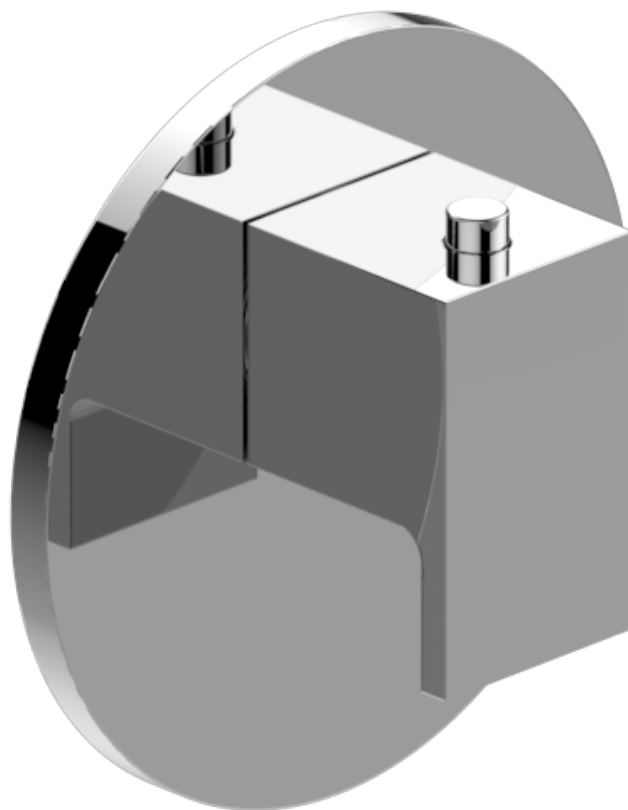

BATHROOM
Round M-Series Thermostatic
Valve Trim with Handle
G-8037-LM31E-T

GRAFF[®]

G-8037-LM31E-T

M-Series

Round M-Series Thermostatic Valve Trim with Handle

GRAFF®

Product Features

- Single metal handle
- Decorative trim plate
- To complete package, you must order G-8006 thermostatic rough valve
- ADA

Warranty

- Limited lifetime warranty

For complete warranty information go to <https://www.graff-faucets.com/en/info/faqs>

Available Finishes

- Polished Chrome
G-8037-LM31E-PC-T
- Polished Nickel*
G-8037-LM31E-PN-T*
- Matte Black
G-8037-LM31E-MBK-T
- Architectural Black
G-8037-LM31E-BK-T
- Architectural White
G-8037-LM31E-WT-T
- Steinox (Satin Nickel)
G-8037-LM31E-SN-T
- 24K Brushed Gold
G-8037-LM31E-BAU-T
- 24K Gold
G-8037-LM31E-AU-T